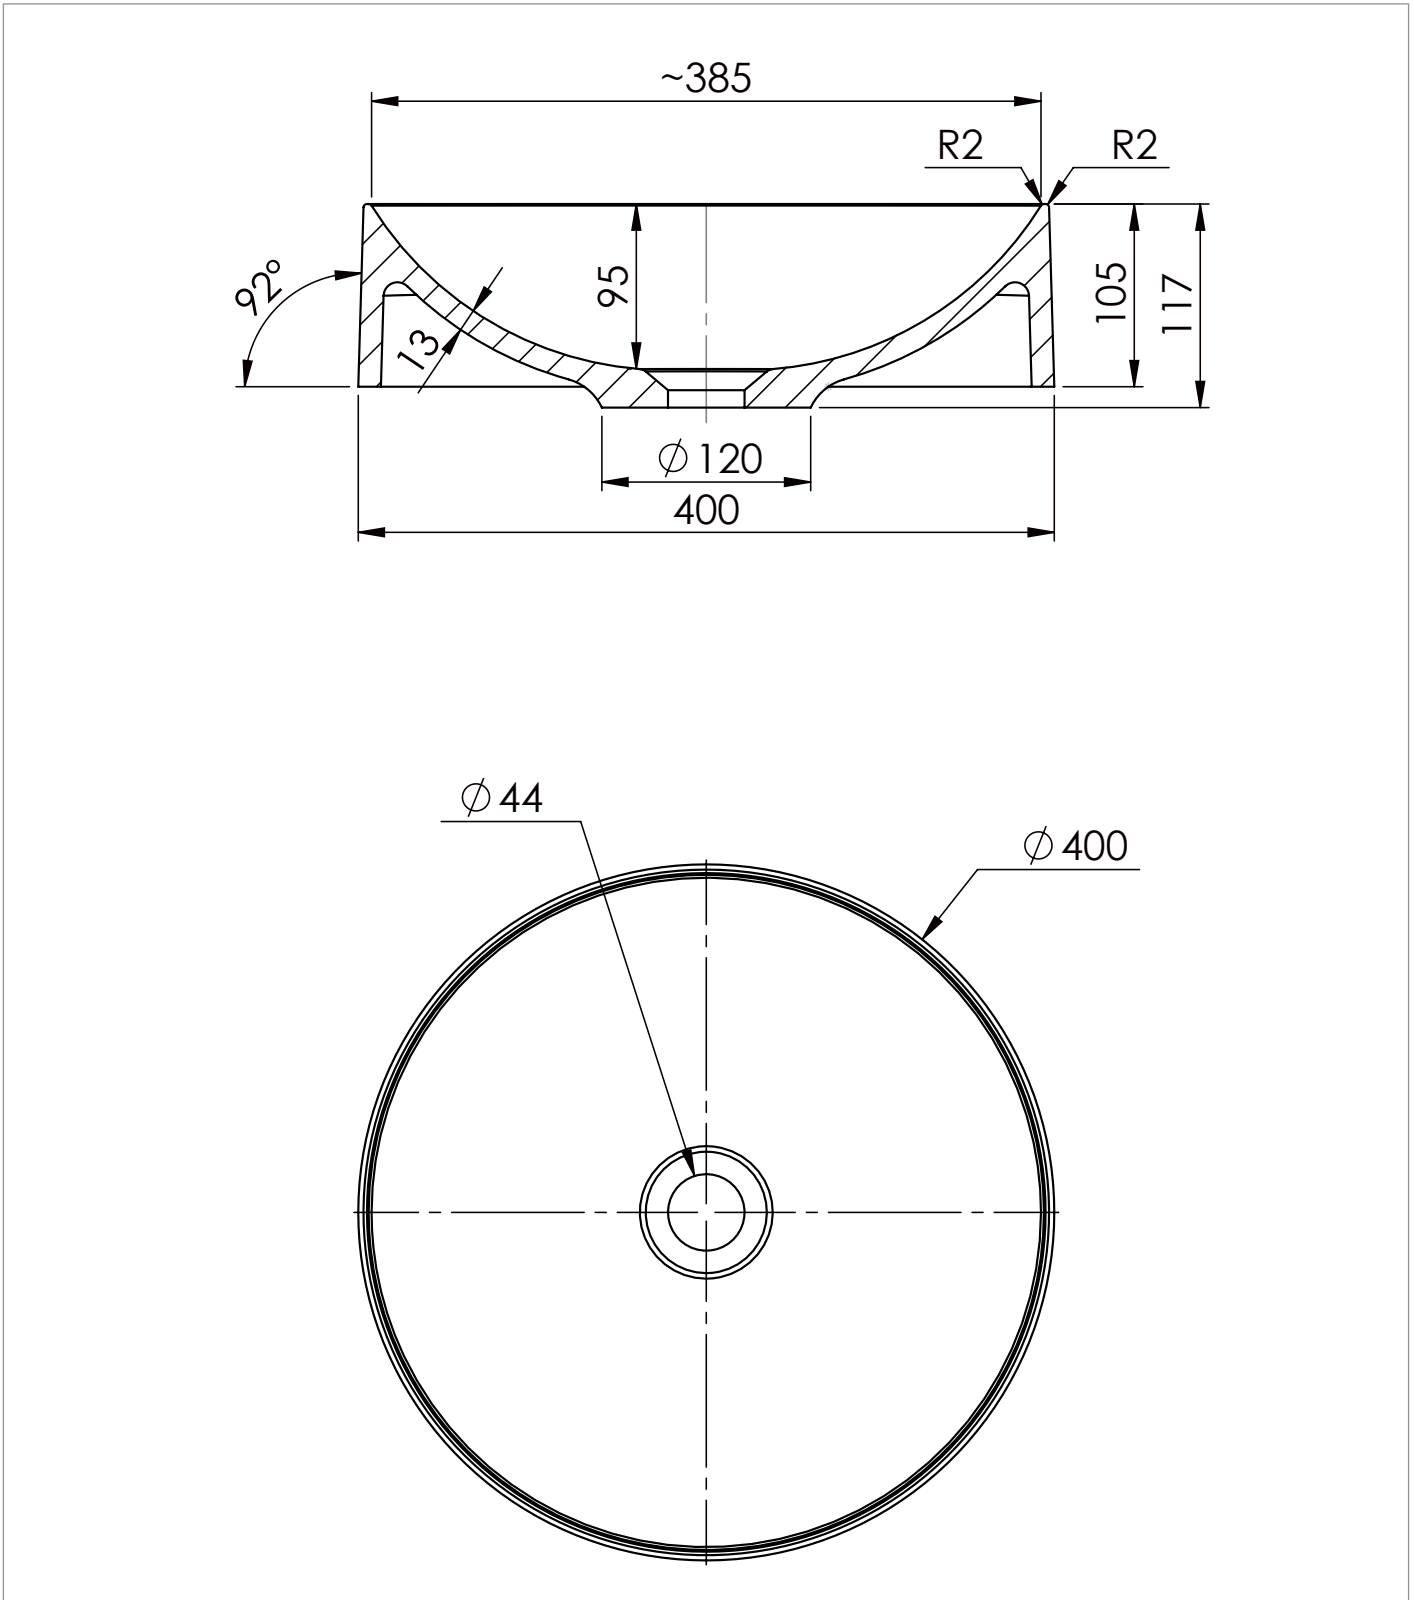

## DESCRIPTION

The Maia Countertop Basin 400 x 400 x 117mm Round White Matt

---

CATEGORY	Sanitaryware
WARRANTY DETAILS	Lifetime
COLOUR	White Matt
FINISH APPLICATION	Gelcoat/Nanocoat
PRIMARY MATERIAL	Dolomite
SECONDARY MATERIAL	Stone Resin
INSTALL TYPE	Furniture Mounted
PRODUCT WIDTH MM	400
PRODUCT HEIGHT MM	117
PRODUCT LENGTH MM	400
PRODUCT DEPTH MM	95
PRODUCT NET WEIGHT KG	6.54
STANDARDS	EN 14688:2006

TAP HOLES	0
FIXINGS INCLUDED	No
OVERFLOW	No
BASIN WASTE SIZE	44

## TECHNICAL DIMENSIONS

Dimensions in mm unless otherwise specified.

Tolerances (per material type) apply.