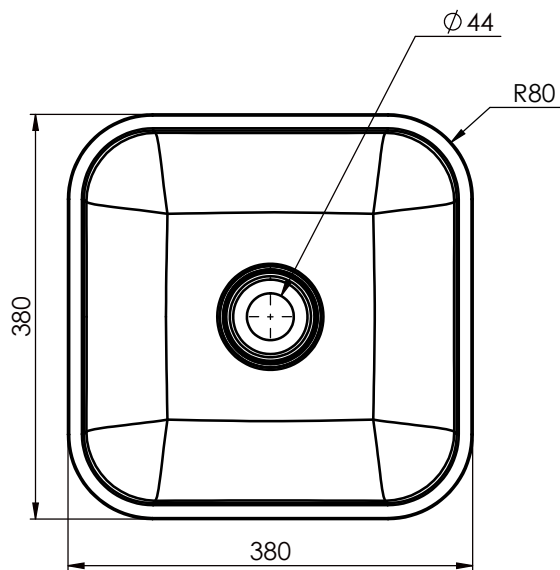

The Udell Countertop Basin & Waste Cover 380 x 380 x 166mm White Matt

CATEGORY	Sanitaryware
WARRANTY DETAILS	Lifetime
COLOUR	White Matt
FINISH APPLICATION	Gelcoat/Nanocoat
PRIMARY MATERIAL	Dolomite
SECONDARY MATERIAL	Stone Resin
INSTALL TYPE	Furniture Mounted
PRODUCT WIDTH MM	380
PRODUCT HEIGHT MM	166
PRODUCT LENGTH MM	380
PRODUCT DEPTH MM	125
PRODUCT NET WEIGHT KG	7.46
STANDARDS	EN 14688:2006

TAP HOLES	0
FIXINGS INCLUDED	No
OVERFLOW	No
BASIN WASTE SIZE	44

TECHNICAL DIMENSIONS

Dimensions in mm unless otherwise specified.

Tolerances (per material type) apply.

SPARES LIST

Only the parts labelled are available as spares.