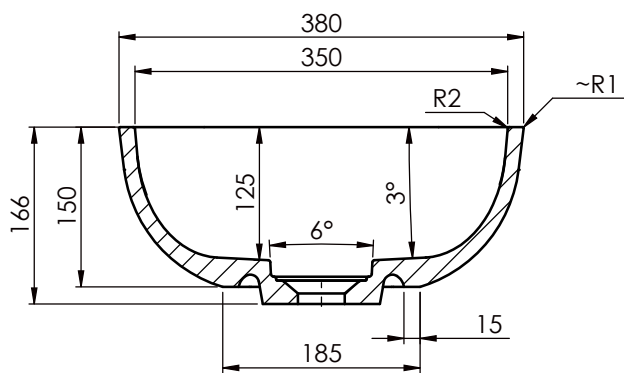

The Udell Countertop Basin & Waste Cover 380 x 380 x 166mm White Matt

CATEGORY	Sanitaryware
WARRANTY DETAILS	Lifetime
COLOUR	White Matt
FINISH APPLICATION	Gelcoat/Nanocoat
PRIMARY MATERIAL	Dolomite
SECONDARY MATERIAL	Stone Resin
INSTALL TYPE	Furniture Mounted
PRODUCT WIDTH MM	380
PRODUCT HEIGHT MM	166
PRODUCT LENGTH MM	380
PRODUCT DEPTH MM	125
PRODUCT NET WEIGHT KG	7.46
STANDARDS	EN 14688:2006

TAP HOLES	0
FIXINGS INCLUDED	No
OVERFLOW	No
BASIN WASTE SIZE	44

TECHNICAL DIMENSIONS

Dimensions in mm unless otherwise specified.

Tolerances (per material type) apply.

SPARES LIST

Only the parts labelled are available as spares.