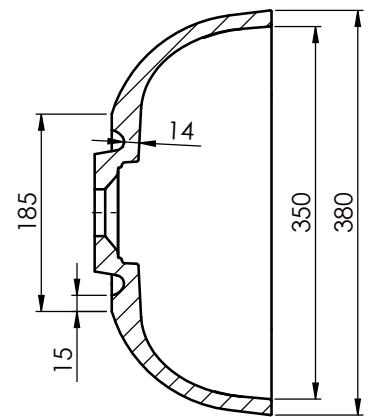

The Udell Countertop Basin & Waste Cover 380 x 380 x 166mm White Matt

CATEGORY	Sanitaryware
WARRANTY DETAILS	Lifetime
COLOUR	White Matt
FINISH APPLICATION	Gelcoat/Nanocoat
PRIMARY MATERIAL	Dolomite
SECONDARY MATERIAL	Stone Resin
INSTALL TYPE	Furniture Mounted
PRODUCT WIDTH MM	380
PRODUCT HEIGHT MM	166
PRODUCT LENGTH MM	380
PRODUCT DEPTH MM	125
PRODUCT NET WEIGHT KG	7.46
STANDARDS	EN 14688:2006

TAP HOLES	0
FIXINGS INCLUDED	No
OVERFLOW	No
BASIN WASTE SIZE	44

TECHNICAL DIMENSIONS

Dimensions in mm unless otherwise specified.

Tolerances (per material type) apply.

SPARES LIST

Only the parts labelled are available as spares.