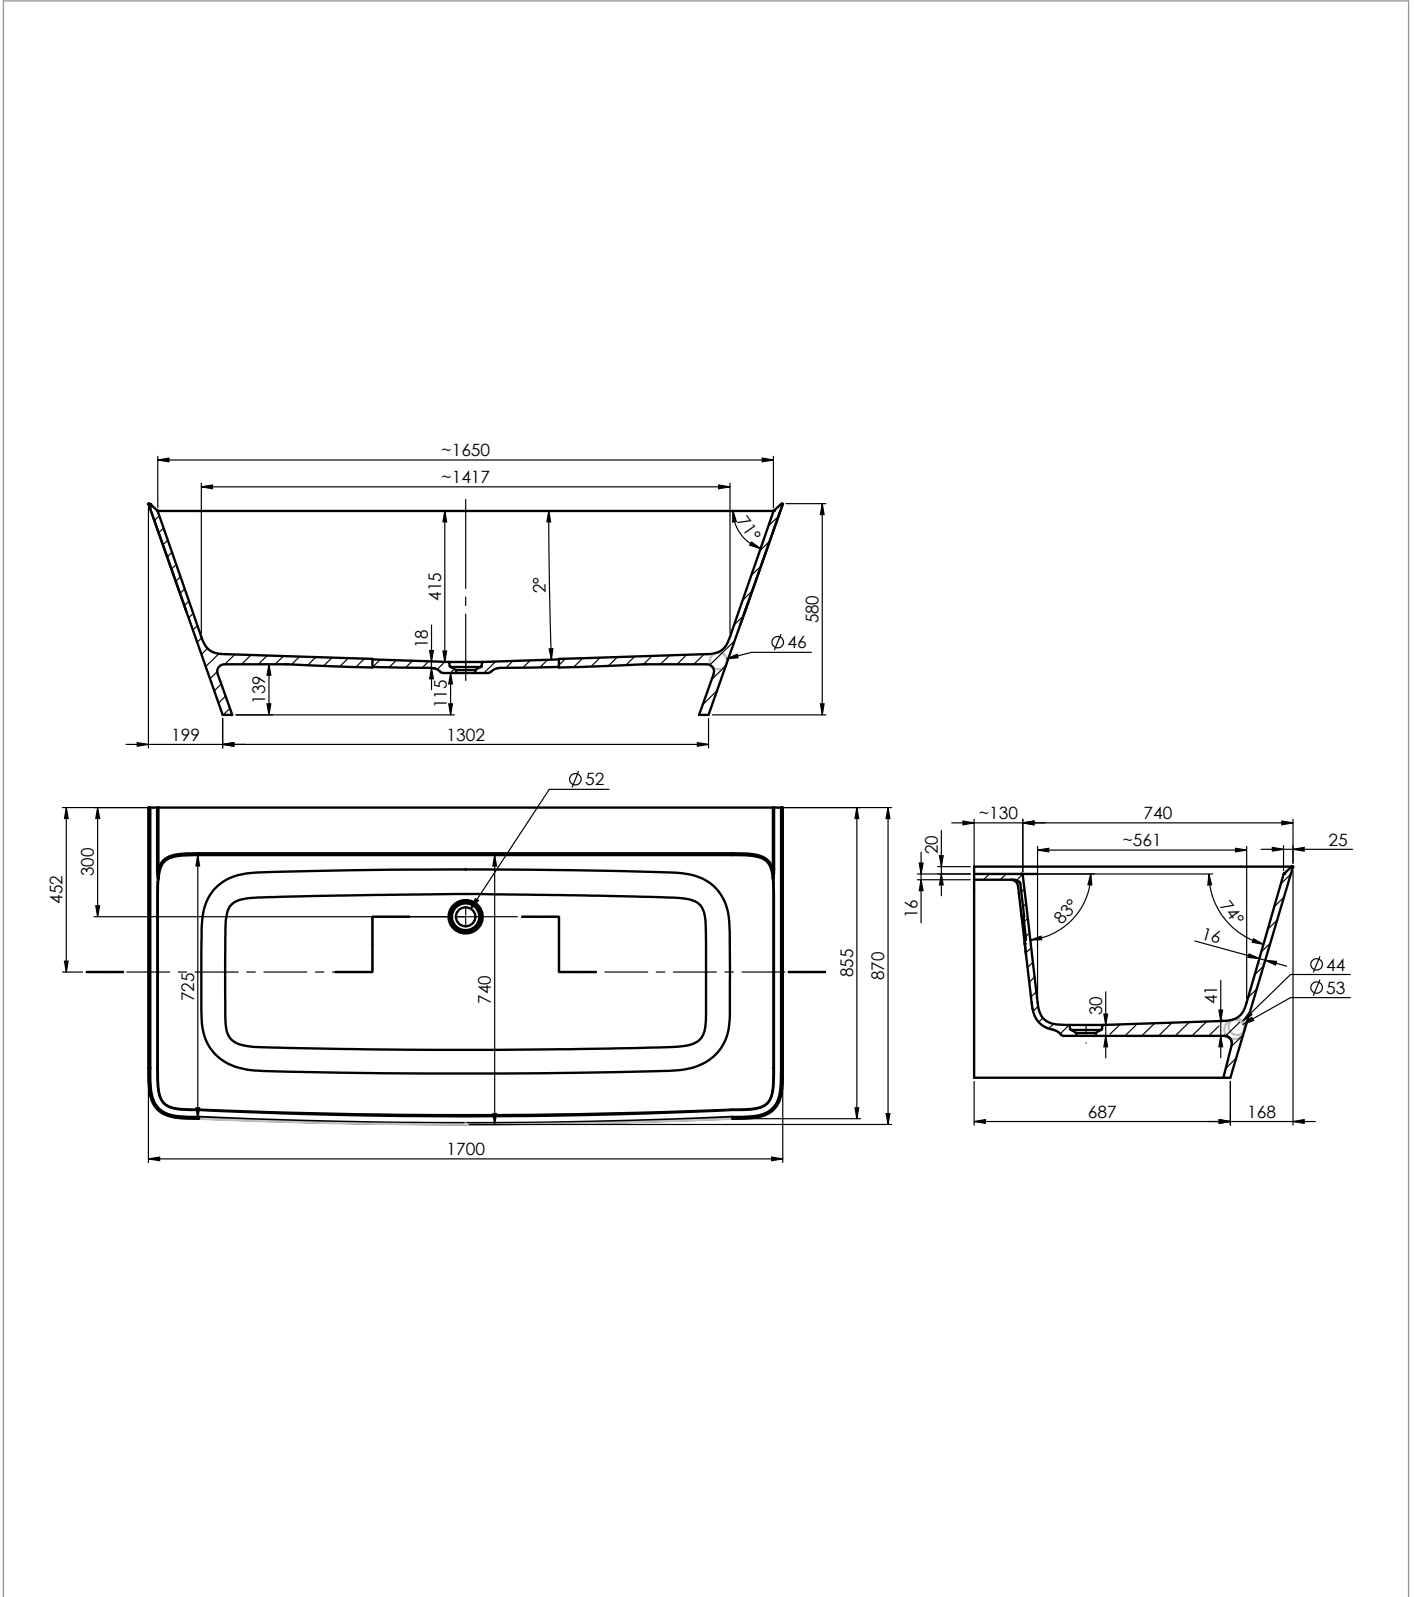

PRODUCT DATA SHEET

CLEARWATER[®]

Interiors

PRODUCT CODE

TROBTB170WM

RANGE

The Rowan

DESCRIPTION

The Rowan Back to Wall Bath 1700 x 855 x 580mm White Matt

CATEGORY	Baths
WARRANTY DETAILS	10 Years
COLOUR	White Matt
FINISH APPLICATION	Gelcoat/Nanocoat
PRIMARY MATERIAL	Dolomite
SECONDARY MATERIAL	Stone Resin
INSTALL TYPE	Floor Standing
PRODUCT WIDTH MM	855
PRODUCT HEIGHT MM	580
PRODUCT LENGTH MM	1700
PRODUCT NET WEIGHT KG	133.11
STANDARDS	EN 14516:2006+A1:2010

WEIGHT AT CAPACITY 1 (KG)	396.11
BUILT IN OVERFLOW	Yes
WASTE DIAMETER	52
CAPACITY 1 (L) - WATER AT OVERFLOW LEVEL BATHS	263

TECHNICAL DIMENSIONS

Dimensions in mm unless otherwise specified.

Tolerances (per material type) apply.