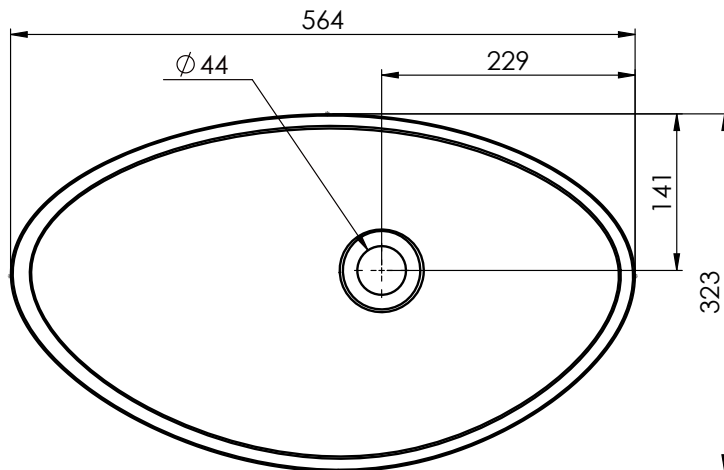

The Elia Countertop Basin 564 x 323 x 173mm White Matt

CATEGORY	Sanitaryware
WARRANTY DETAILS	Lifetime
COLOUR	Matt White
FINISH APPLICATION	Gelcoat/Nanocoat
PRIMARY MATERIAL	Dolomite
SECONDARY MATERIAL	Stone Resin
INSTALL TYPE	Furniture Mounted
PRODUCT WIDTH MM	564
PRODUCT HEIGHT MM	173
PRODUCT LENGTH MM	323
PRODUCT DEPTH MM	98
PRODUCT NET WEIGHT KG	6
STANDARDS	EN 14688:2006

FIXINGS INCLUDED	No
BASIN WASTE SIZE	44mm

TECHNICAL DIMENSIONS

Dimensions in mm unless otherwise specified.

Tolerances (per material type) apply.

SPARES LIST

Only the parts labelled are available as spares.