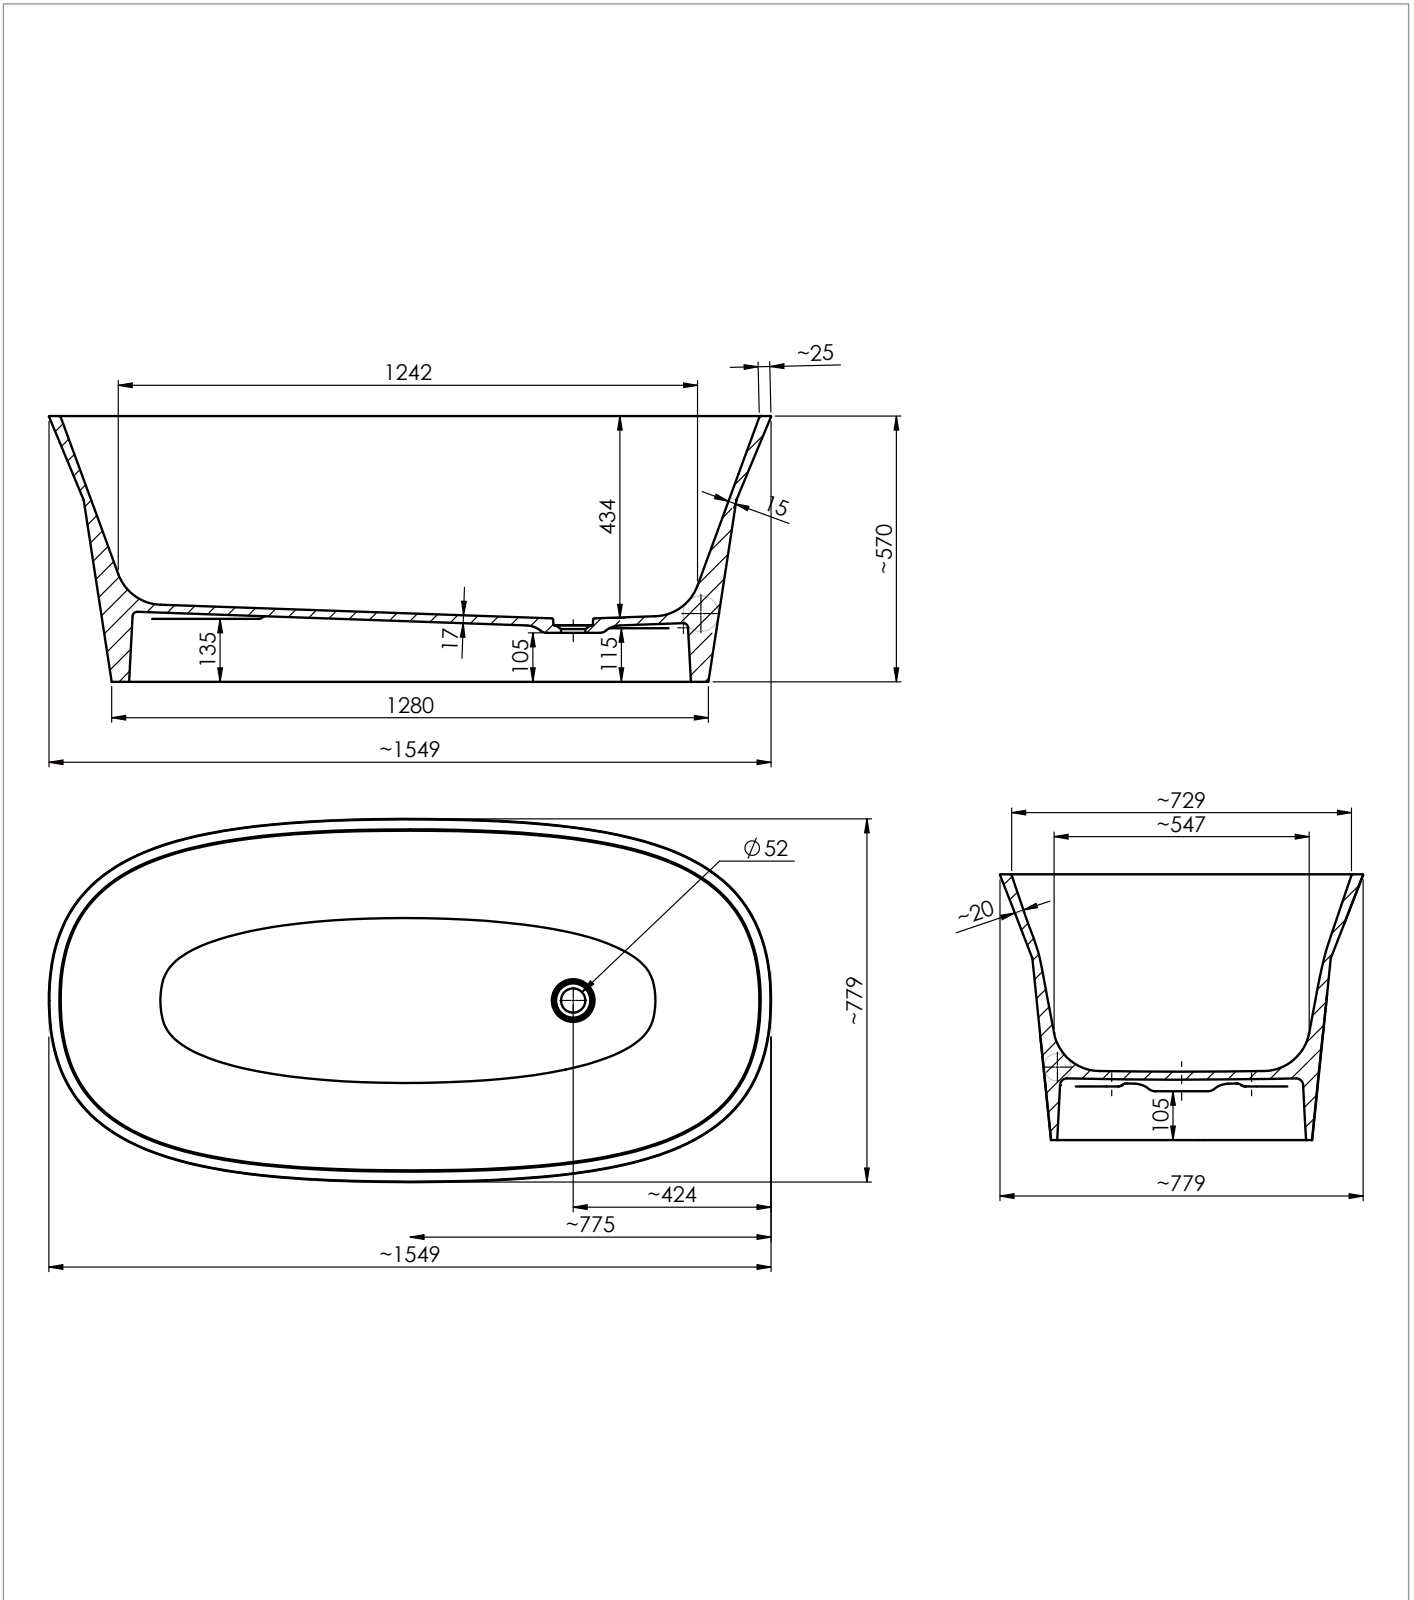

PRODUCT DATA SHEET

CLEARWATER[®]

Interiors

PRODUCT CODE

TROBTF155WM

RANGE

The Romy

DESCRIPTION

The Romy Freestanding Bath 1550 x 780 x 570mm White Matt

CATEGORY	Baths
WARRANTY DETAILS	10 Years
COLOUR	White Matt
FINISH APPLICATION	Gelcoat/Nanocoat
PRIMARY MATERIAL	Dolomite
SECONDARY MATERIAL	Stone Resin
INSTALL TYPE	Freestanding
PRODUCT WIDTH MM	780
PRODUCT HEIGHT MM	570
PRODUCT LENGTH MM	1550
PRODUCT NET WEIGHT KG	139.95
STANDARDS	EN 14516:2006+A1:2010

WEIGHT AT CAPACITY 1 (KG)	426.95
BUILT IN OVERFLOW	Yes
WASTE DIAMETER	52
CAPACITY 1 (L) - WATER AT OVERFLOW LEVEL BATHS	287

TECHNICAL DIMENSIONS

Dimensions in mm unless otherwise specified.

Tolerances (per material type) apply.