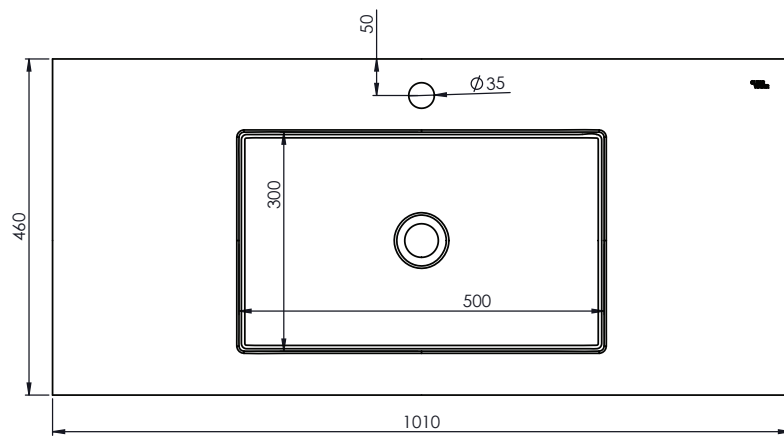

# CLEARWATER<sup>®</sup>

Interiors

**PRODUCT CODE**

TCH10010460TMW

**RANGE**

The Cheney

**DESCRIPTION**

The Cheney Textured Countertop with Integrated Basin 1000 x 460 x 100mm Matt White

<b>CATEGORY</b>	Furniture
<b>WARRANTY DETAILS</b>	10 Years
<b>COLOUR</b>	White
<b>FINISH APPLICATION</b>	Gelcoat/Nanocoat
<b>PRIMARY MATERIAL</b>	Engineered Stone
<b>INSTALL TYPE</b>	Wall Mounted
<b>PRODUCT WIDTH MM</b>	1000
<b>PRODUCT HEIGHT MM</b>	110
<b>PRODUCT DEPTH MM</b>	460
<b>PRODUCT NET WEIGHT KG</b>	19.8
<b>STANDARDS</b>	UNE-EN 14688 / UNE-EN 31

## TECHNICAL DIMENSIONS

Dimensions in mm unless otherwise specified.

Tolerances (per material type) apply.