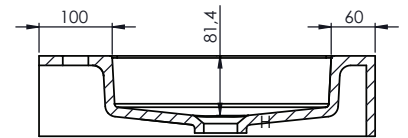

# CLEARWATER<sup>®</sup>

Interiors

**PRODUCT CODE**

TCH10010460TMW

**RANGE**

The Cheney

**DESCRIPTION**

The Cheney Textured Countertop with Integrated Basin 1000 x 460 x 100mm Matt White

<b>CATEGORY</b>	Furniture
<b>WARRANTY DETAILS</b>	10 Years
<b>COLOUR</b>	White
<b>FINISH APPLICATION</b>	Gelcoat/Nanocoat
<b>PRIMARY MATERIAL</b>	Engineered Stone
<b>INSTALL TYPE</b>	Wall Mounted
<b>PRODUCT WIDTH MM</b>	1000
<b>PRODUCT HEIGHT MM</b>	110
<b>PRODUCT DEPTH MM</b>	460
<b>PRODUCT NET WEIGHT KG</b>	19.8
<b>STANDARDS</b>	UNE-EN 14688 / UNE-EN 31

## TECHNICAL DIMENSIONS

Dimensions in mm unless otherwise specified.

Tolerances (per material type) apply.