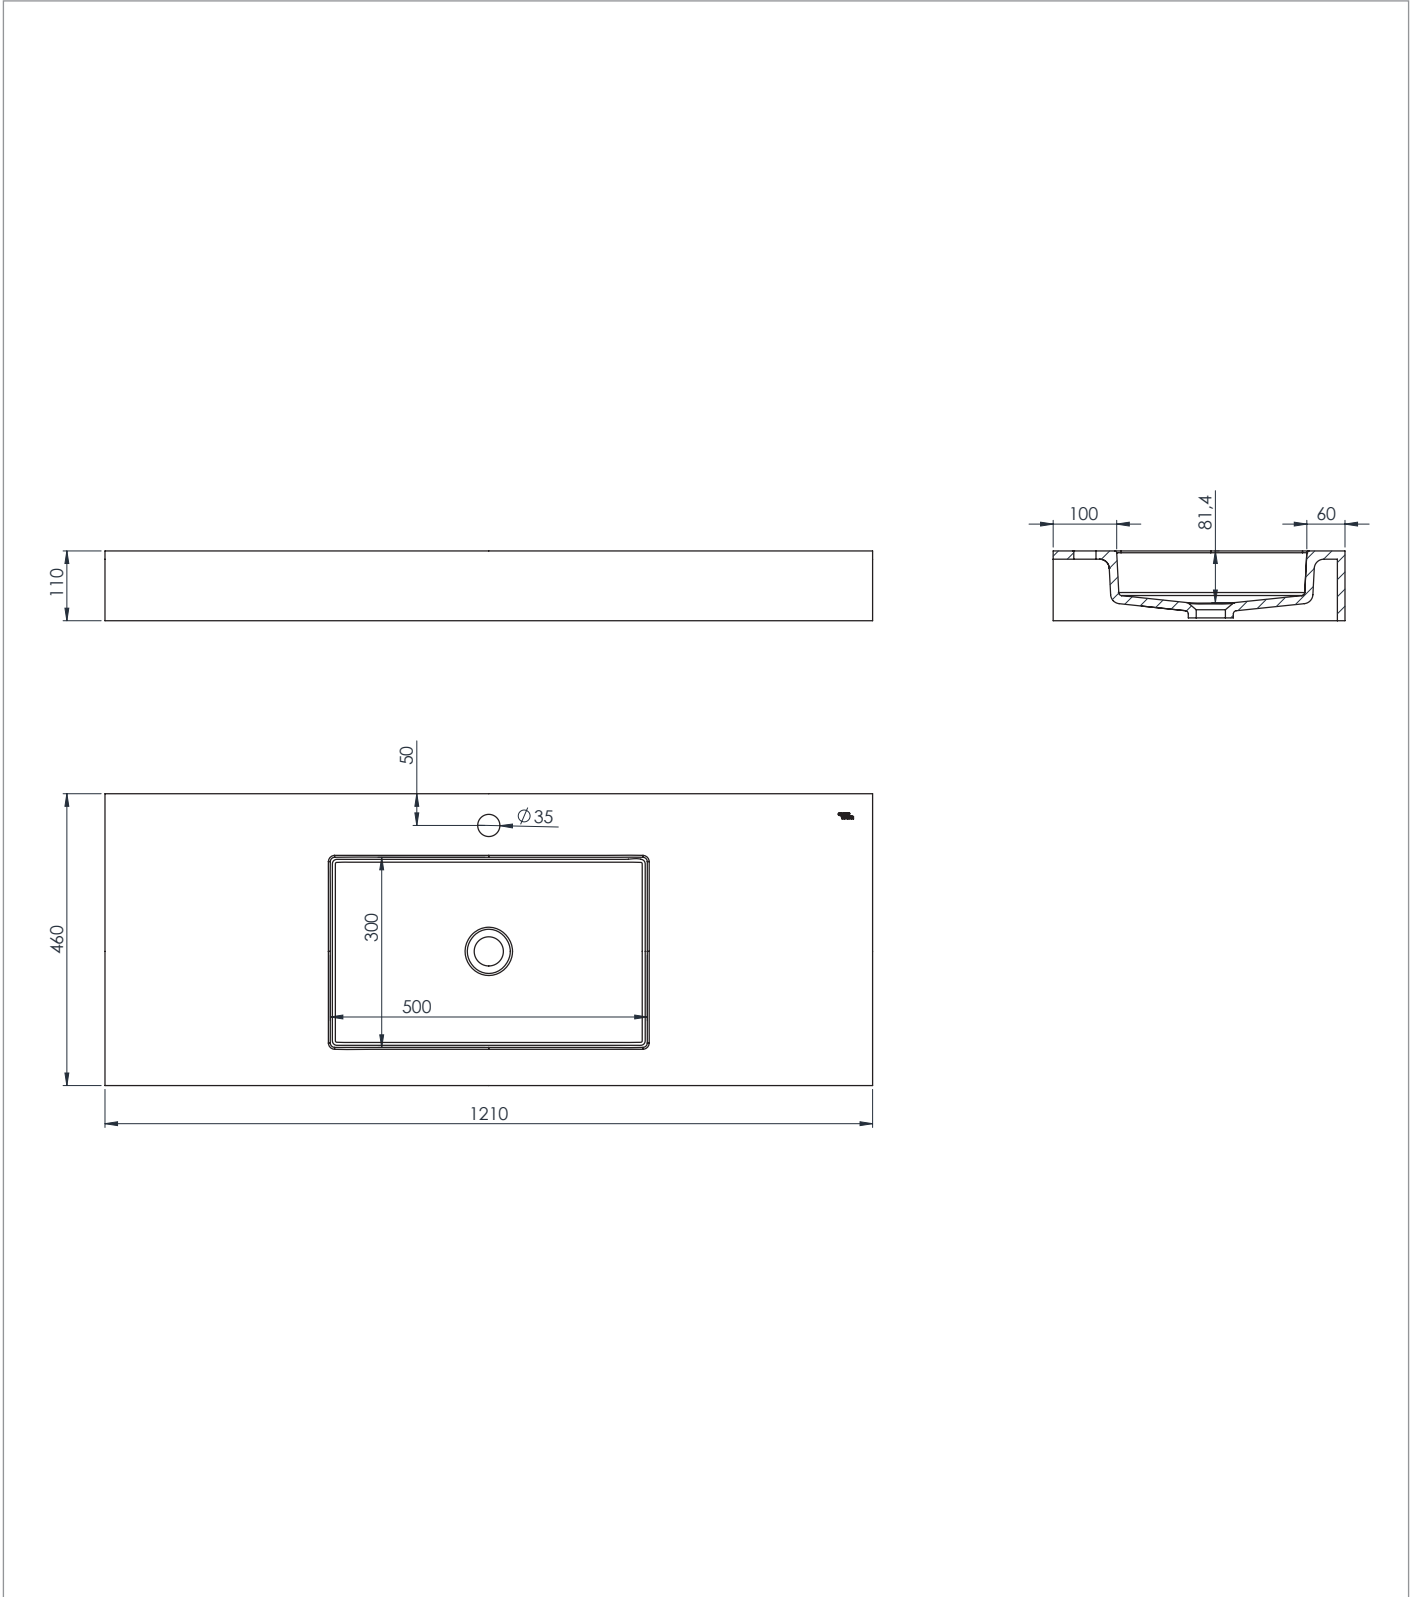

## DESCRIPTION

The Cheney Textured Countertop with Integrated Basin 1200 x 460 x 100mm Matt White

CATEGORY	Furniture
WARRANTY DETAILS	10 Years
COLOUR	White
FINISH APPLICATION	Gelcoat/Nanocoat
PRIMARY MATERIAL	Engineered Stone
INSTALL TYPE	Wall Mounted
PRODUCT WIDTH MM	1200
PRODUCT HEIGHT MM	110
PRODUCT DEPTH MM	460
PRODUCT NET WEIGHT KG	22.6
STANDARDS	UNE-EN 14688 / UNE-EN 31

## TECHNICAL DIMENSIONS

Dimensions in mm unless otherwise specified.

Tolerances (per material type) apply.