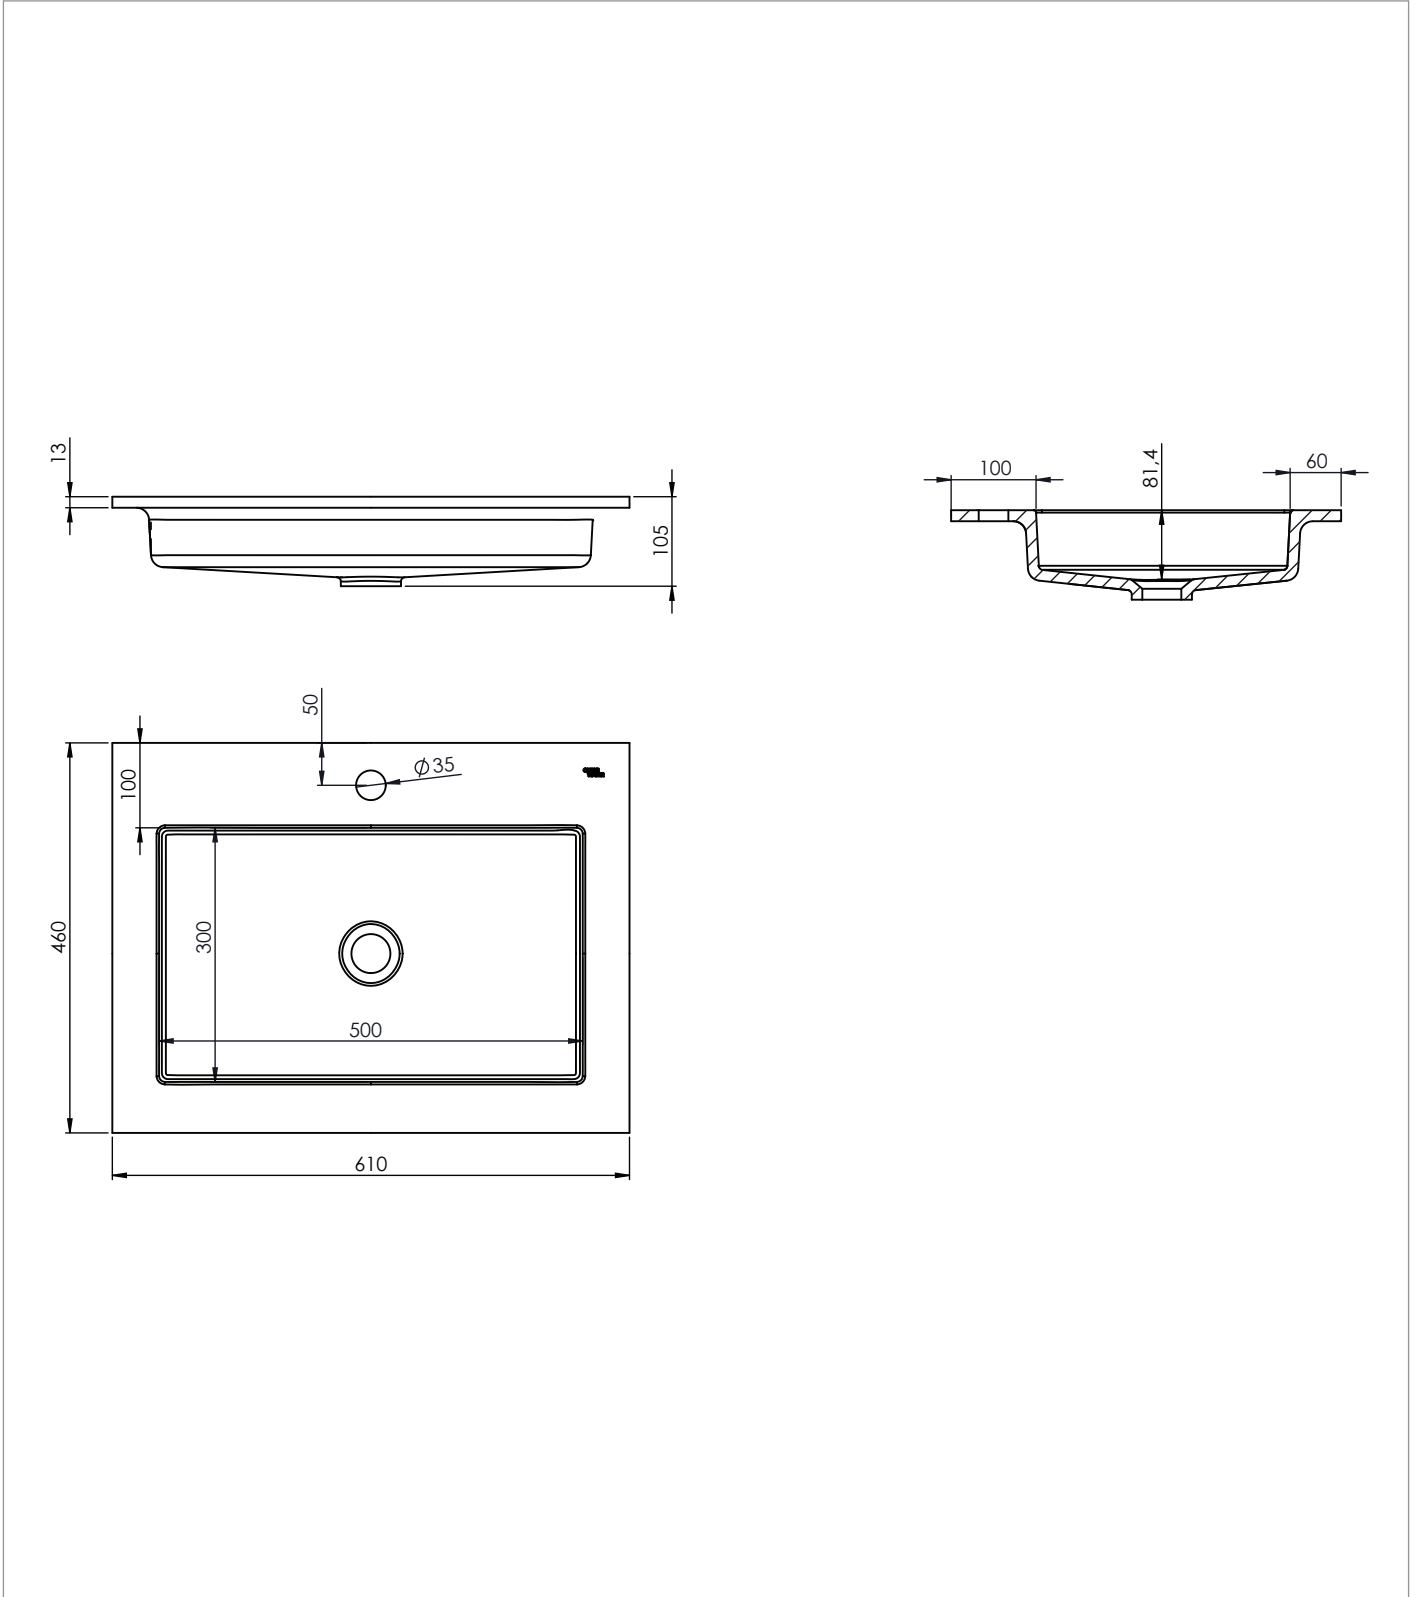

PRODUCT DATA SHEET

CLEARWATER[®]

Interiors

PRODUCT CODE

TKI06010460TMW

RANGE

The Kiri

DESCRIPTION

The Kiri Textured Countertop with Integrated Basin 610 x 460 x 100mm Matt White

CATEGORY	Furniture
WARRANTY DETAILS	10 Years
COLOUR	White
FINISH APPLICATION	Gelcoat/Nanocoat
PRIMARY MATERIAL	Engineered Stone
INSTALL TYPE	Furniture Mounted
PRODUCT WIDTH MM	610
PRODUCT HEIGHT MM	108
PRODUCT DEPTH MM	460
PRODUCT NET WEIGHT KG	10
STANDARDS	UNE-EN 14688 / UNE-EN 31

COLOUR CODE / REFERENCE	RAL 9016
WALL HANGERS	Yes

TECHNICAL DIMENSIONS

Dimensions in mm unless otherwise specified.

Tolerances (per material type) apply.

SPARES LIST

Only the parts labelled are available as spares.