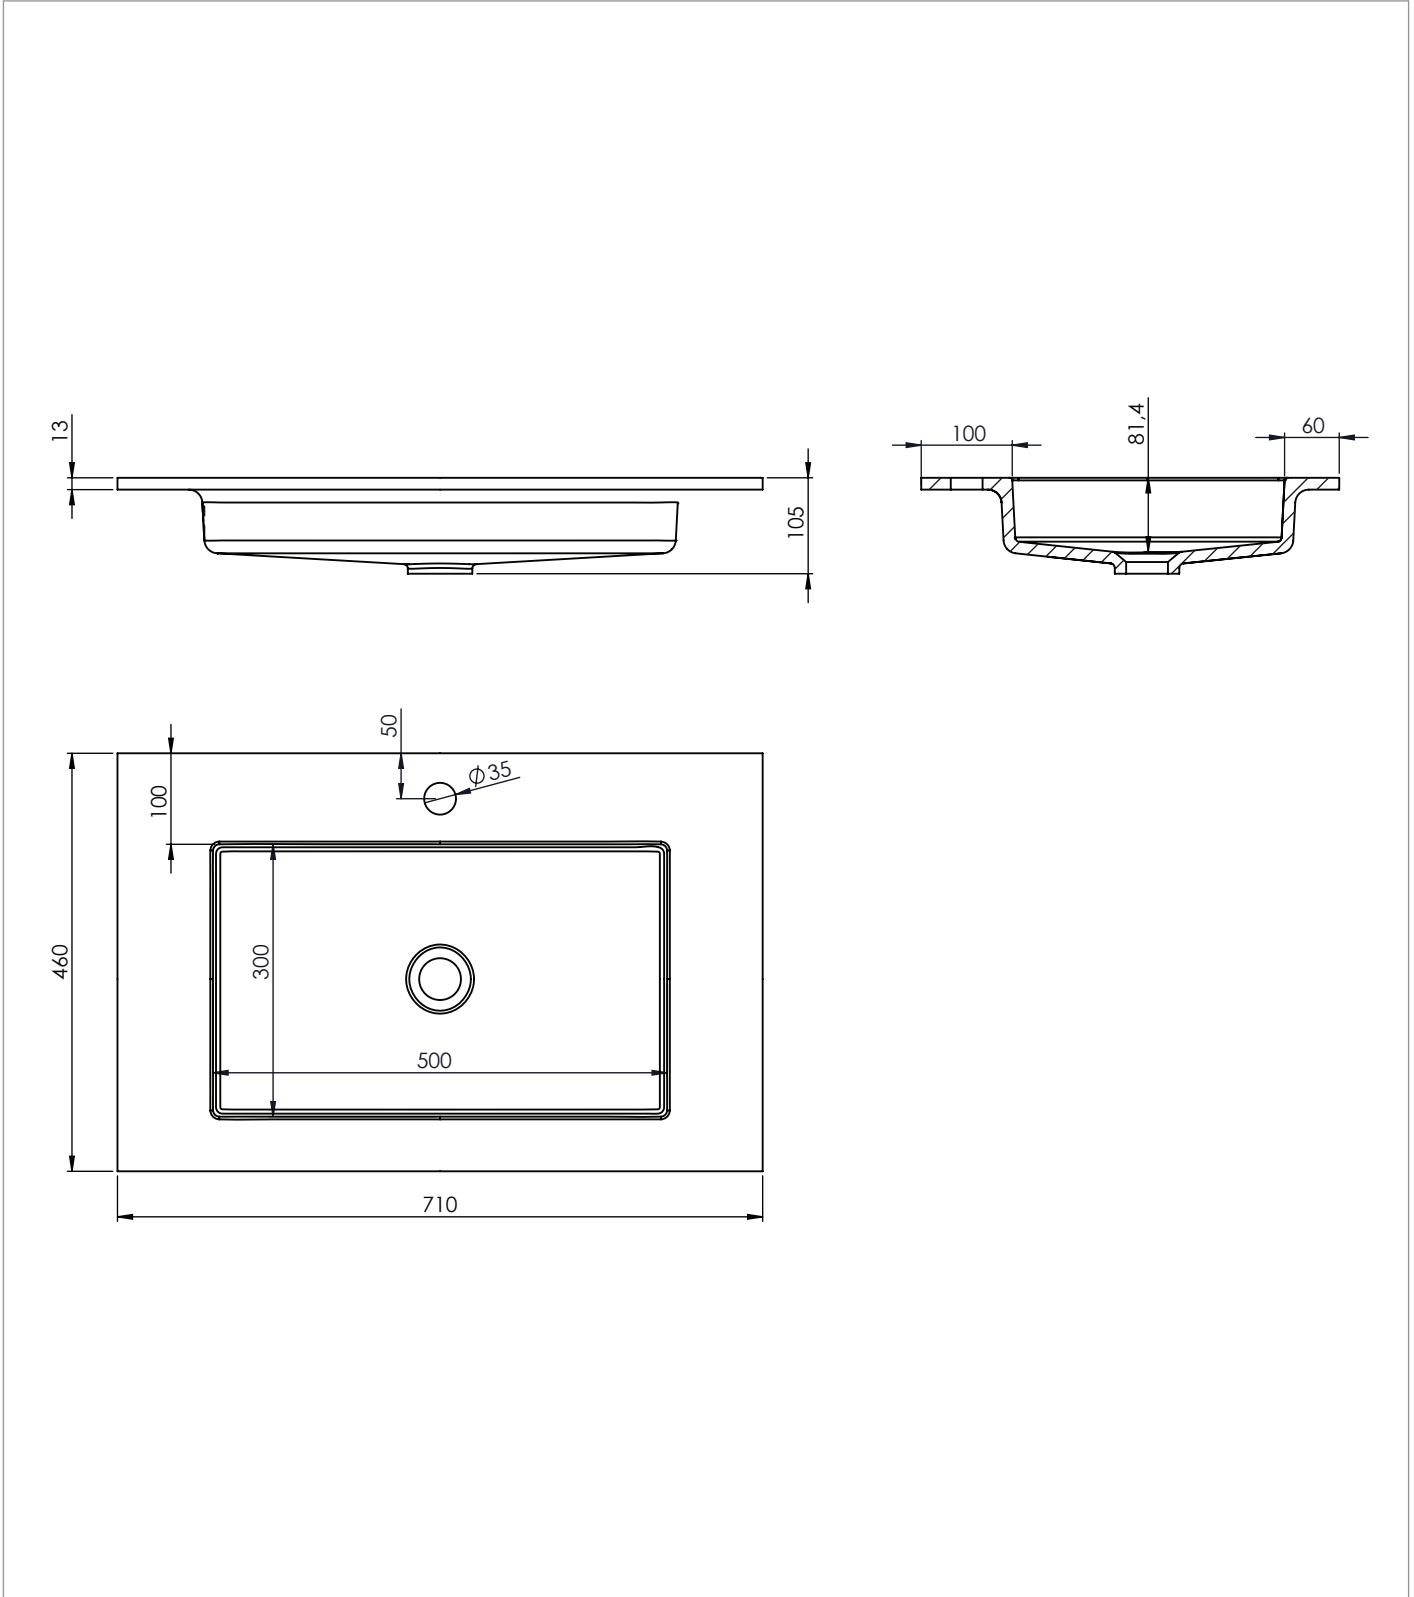

PRODUCT DATA SHEET

CLEARWATER[®]

Interiors

PRODUCT CODE

TKI07010460TMW

RANGE

The Kiri

DESCRIPTION

The Kiri Textured Countertop with Integrated Basin 710 x 460 x 100mm Matt White

CATEGORY	Furniture
WARRANTY DETAILS	10 Years
COLOUR	White
FINISH APPLICATION	Gelcoat/Nanocoat
PRIMARY MATERIAL	Engineered Stone
INSTALL TYPE	Furniture Mounted
PRODUCT WIDTH MM	710
PRODUCT HEIGHT MM	108
PRODUCT DEPTH MM	460
PRODUCT NET WEIGHT KG	10.2
STANDARDS	UNE-EN 14688 / UNE-EN 31

COLOUR CODE / REFERENCE	RAL 9016
WALL HANGERS	Yes

TECHNICAL DIMENSIONS

Dimensions in mm unless otherwise specified.

Tolerances (per material type) apply.

SPARES LIST

Only the parts labelled are available as spares.