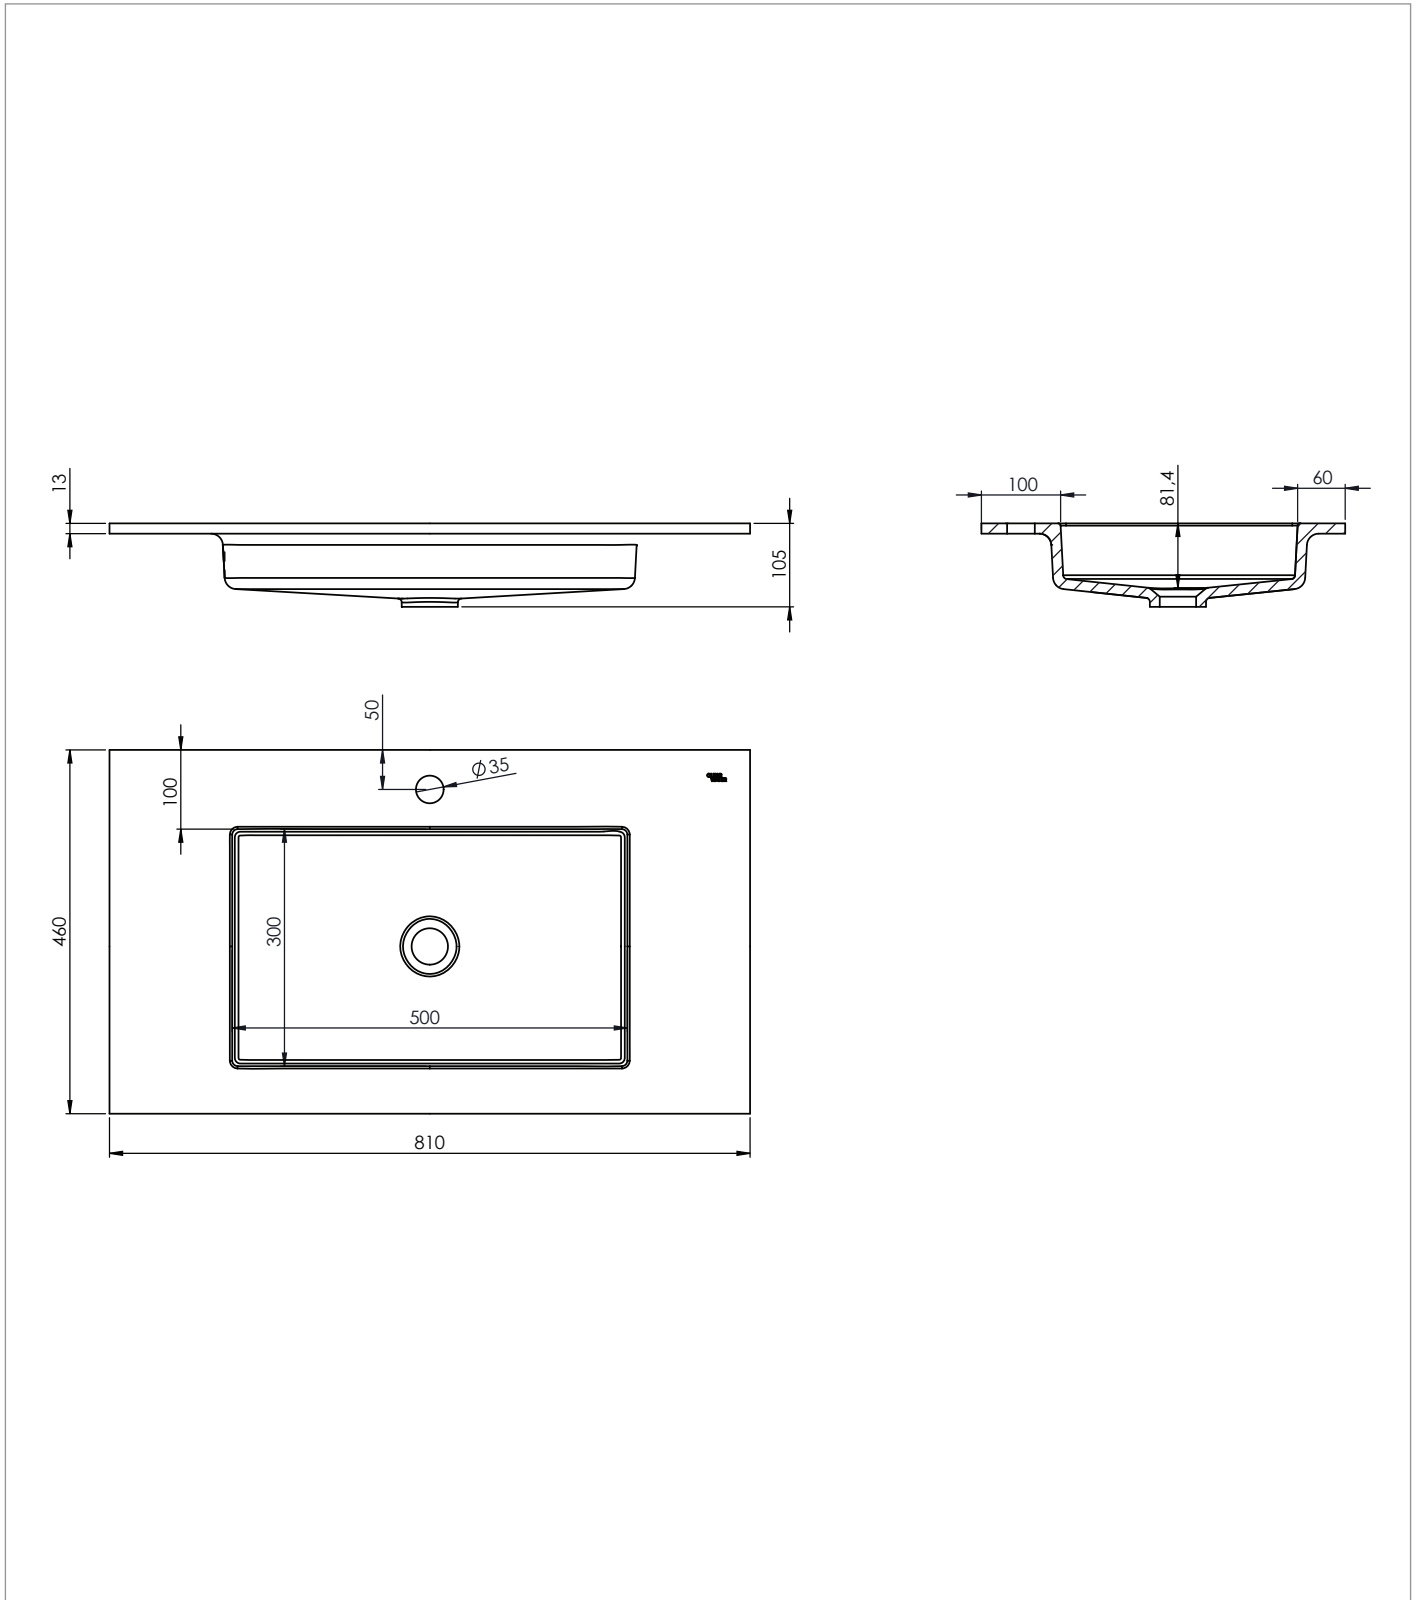

PRODUCT DATA SHEET

CLEARWATER[®]

Interiors

PRODUCT CODE

TKI08010460TMW

RANGE

The Kiri

DESCRIPTION

The Kiri Textured Countertop with Integrated Basin 810 x 460 x 100mm Matt White

CATEGORY	Furniture
WARRANTY DETAILS	10 Years
COLOUR	White
FINISH APPLICATION	Gelcoat/Nanocoat
PRIMARY MATERIAL	Engineered Stone
INSTALL TYPE	Furniture Mounted
PRODUCT WIDTH MM	810
PRODUCT HEIGHT MM	108
PRODUCT DEPTH MM	460
PRODUCT NET WEIGHT KG	12.4
STANDARDS	UNE-EN 14688 / UNE-EN 31

COLOUR CODE / REFERENCE	RAL 9016
WALL HANGERS	Yes

TECHNICAL DIMENSIONS

Dimensions in mm unless otherwise specified.

Tolerances (per material type) apply.

SPARES LIST

Only the parts labelled are available as spares.