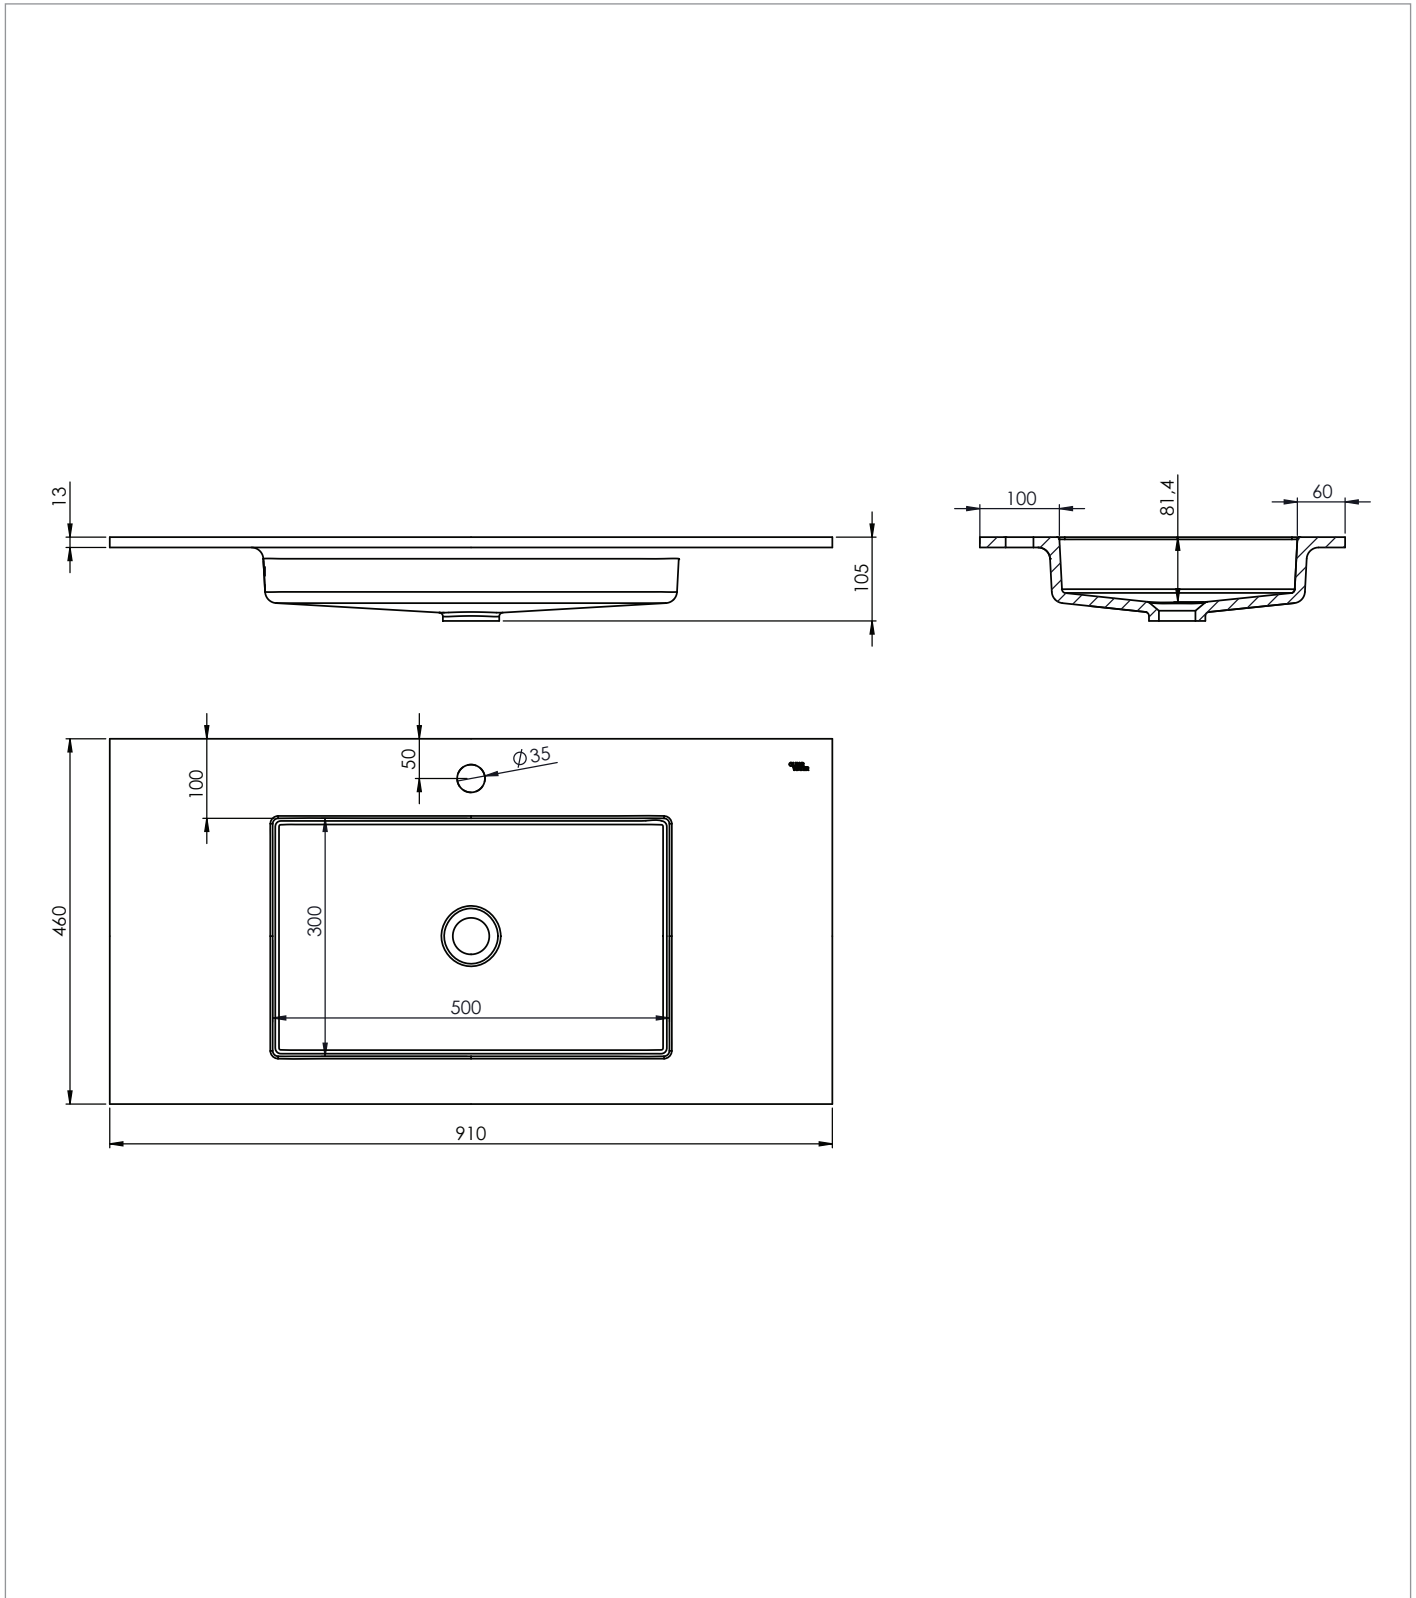

PRODUCT DATA SHEET

CLEARWATER[®]

Interiors

PRODUCT CODE

TKI09010460TMW

RANGE

The Kiri

DESCRIPTION

The Kiri Textured Countertop with Integrated Basin 910 x 460 x 100mm Matt White

CATEGORY	Furniture
WARRANTY DETAILS	10 Years
COLOUR	White
FINISH APPLICATION	Gelcoat/Nanocoat
PRIMARY MATERIAL	Engineered Stone
INSTALL TYPE	Furniture Mounted
PRODUCT WIDTH MM	910
PRODUCT HEIGHT MM	108
PRODUCT DEPTH MM	460
PRODUCT NET WEIGHT KG	13.6
STANDARDS	UNE-EN 14688 / UNE-EN 31

COLOUR CODE / REFERENCE	RAL 9016
WALL HANGERS	Yes

TECHNICAL DIMENSIONS

Dimensions in mm unless otherwise specified.

Tolerances (per material type) apply.

SPARES LIST

Only the parts labelled are available as spares.