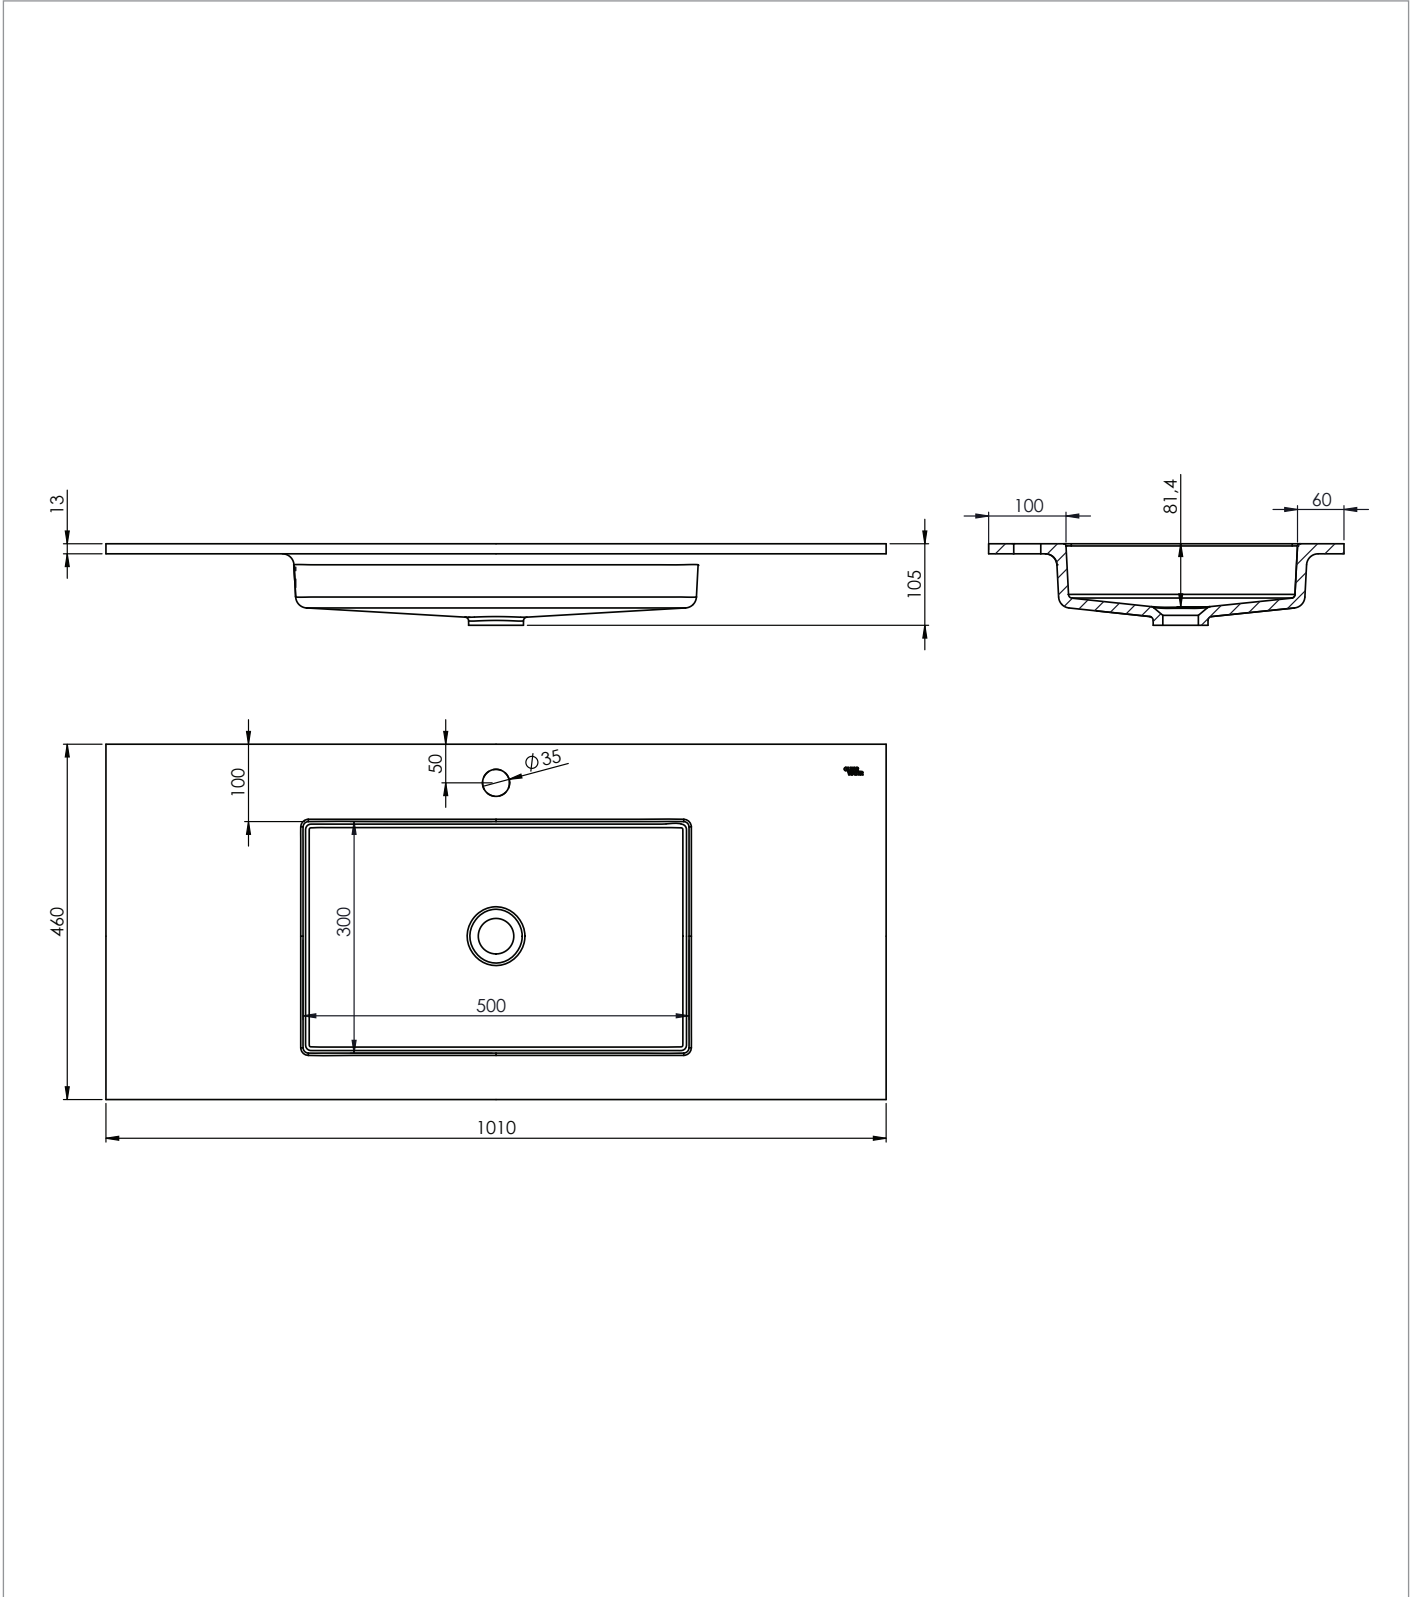

PRODUCT DATA SHEET

CLEARWATER[®]

Interiors

PRODUCT CODE

TKI10010460TMW

RANGE

The Kiri

DESCRIPTION

The Kiri Textured Countertop with Integrated Basin 1010 x 460 x 100mm Matt White

CATEGORY	Furniture
WARRANTY DETAILS	10 Years
COLOUR	White
FINISH APPLICATION	Gelcoat/Nanocoat
PRIMARY MATERIAL	Engineered Stone
INSTALL TYPE	Furniture Mounted
PRODUCT WIDTH MM	1010
PRODUCT HEIGHT MM	108
PRODUCT DEPTH MM	460
PRODUCT NET WEIGHT KG	14.8
STANDARDS	UNE-EN 14688 / UNE-EN 31

COLOUR CODE / REFERENCE	RAL 9016
WALL HANGERS	Yes

TECHNICAL DIMENSIONS

Dimensions in mm unless otherwise specified.

Tolerances (per material type) apply.

SPARES LIST

Only the parts labelled are available as spares.