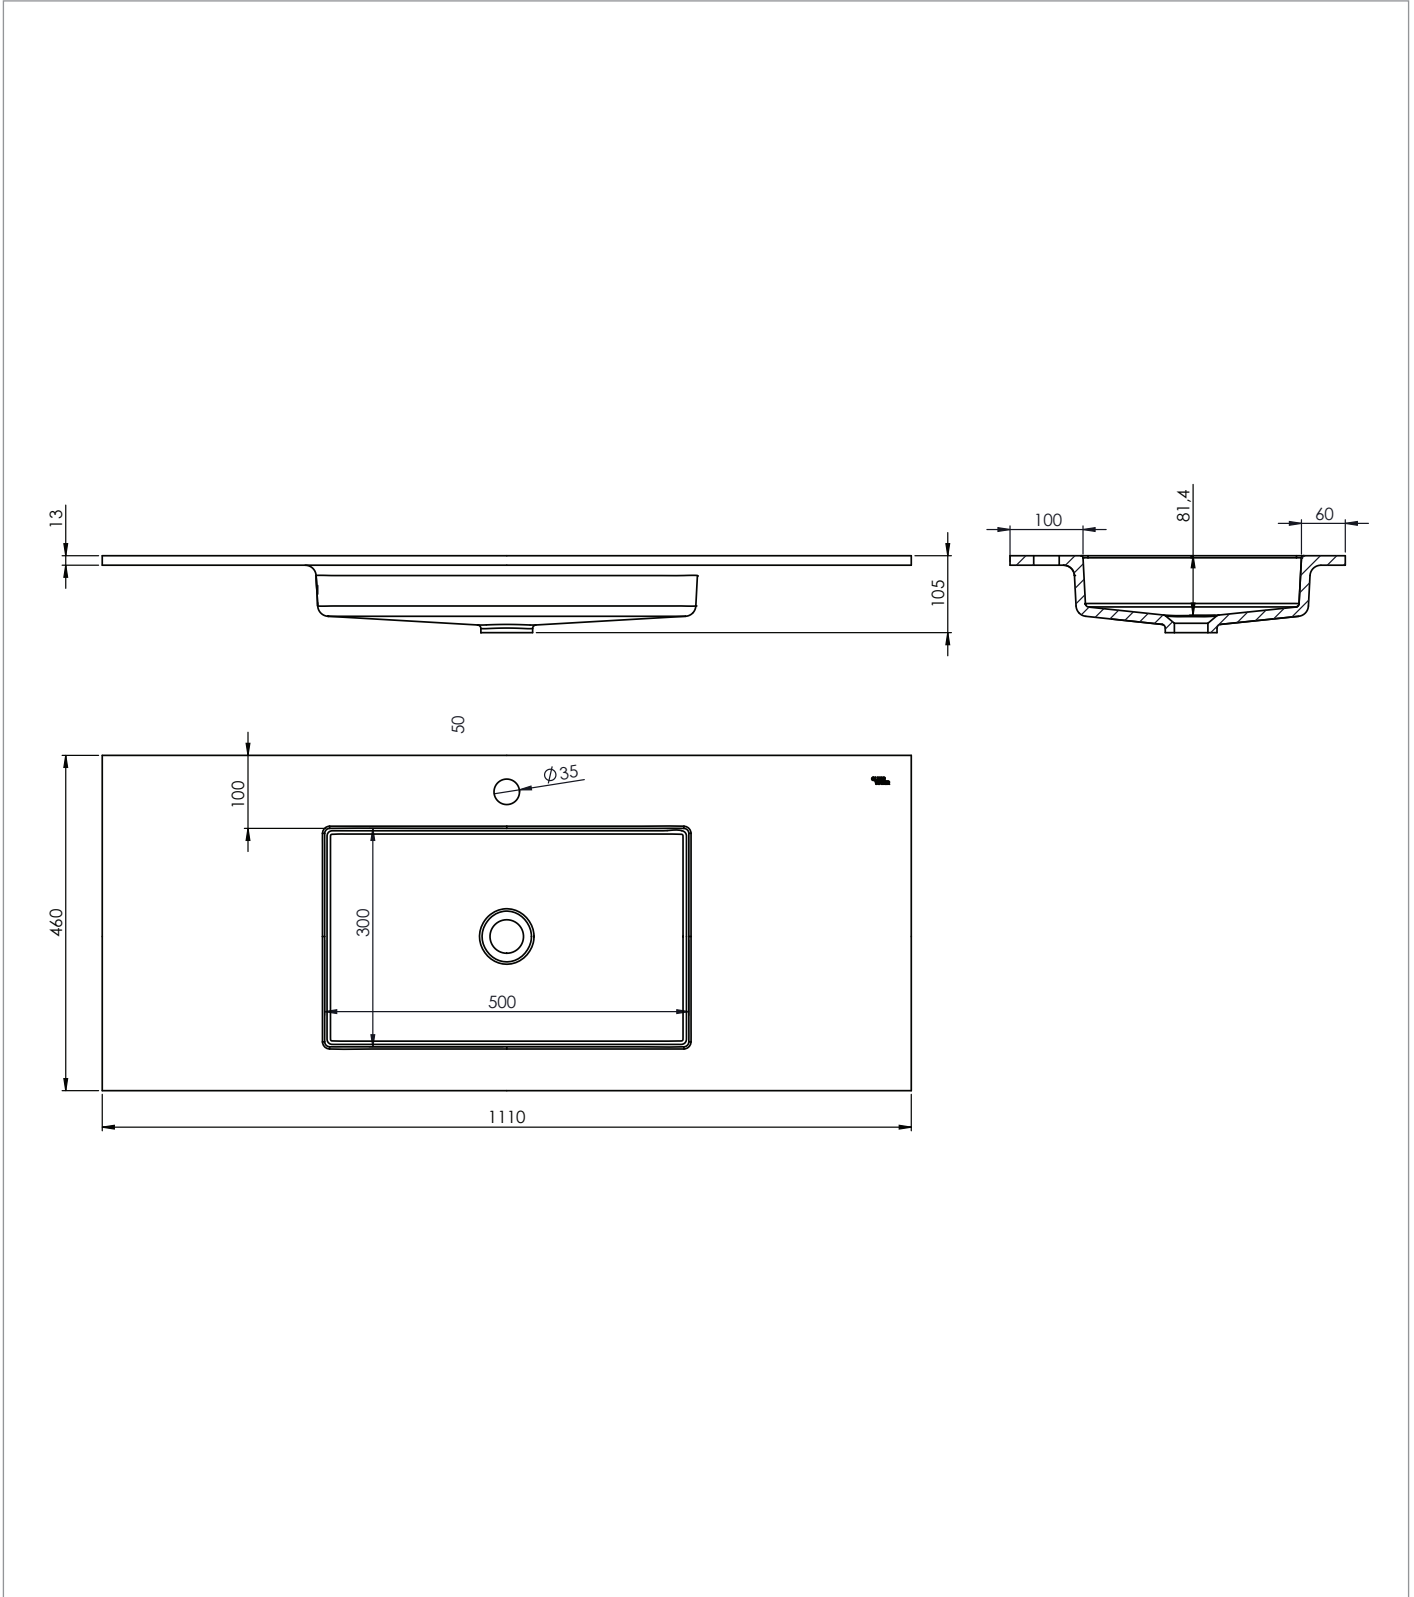

PRODUCT DATA SHEET

CLEARWATER[®]

Interiors

PRODUCT CODE

TKI11010460TMW

RANGE

The Kiri

DESCRIPTION

The Kiri Textured Countertop with Integrated Basin 1110 x 460 x 100mm Matt White

CATEGORY	Furniture
WARRANTY DETAILS	10 Years
COLOUR	White
FINISH APPLICATION	Gelcoat/Nanocoat
PRIMARY MATERIAL	Engineered Stone
INSTALL TYPE	Furniture Mounted
PRODUCT WIDTH MM	1110
PRODUCT HEIGHT MM	108
PRODUCT DEPTH MM	460
PRODUCT NET WEIGHT KG	16.04
STANDARDS	UNE-EN 14688 / UNE-EN 31

COLOUR CODE / REFERENCE	RAL 9016
WALL HANGERS	Yes

TECHNICAL DIMENSIONS

Dimensions in mm unless otherwise specified.

Tolerances (per material type) apply.

SPARES LIST

Only the parts labelled are available as spares.