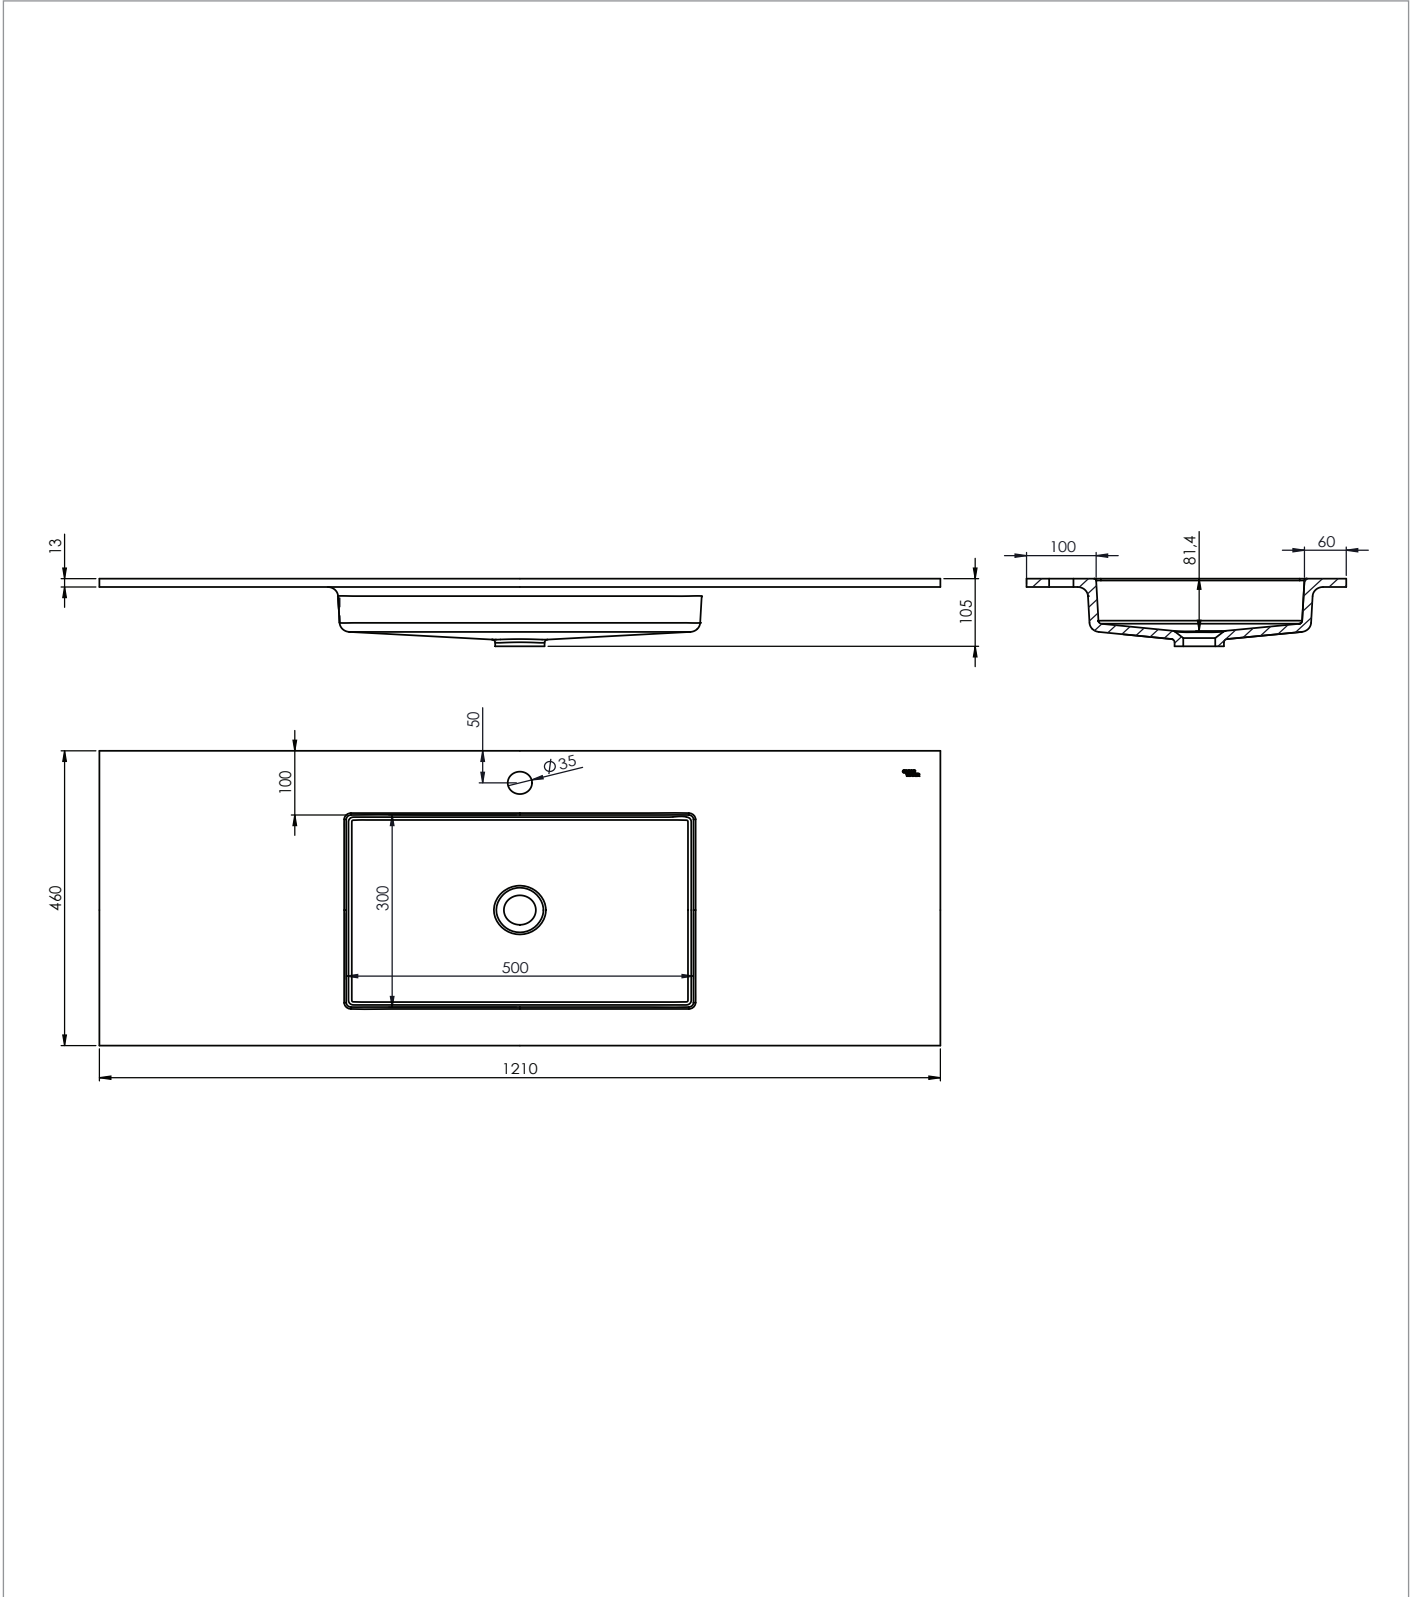

PRODUCT DATA SHEET

CLEARWATER[®]

Interiors

PRODUCT CODE

TKI12010460TMW

RANGE

The Kiri

DESCRIPTION

The Kiri Textured Countertop with Integrated Basin 1210 x 460 x 100mm Matt White

CATEGORY	Furniture
WARRANTY DETAILS	10 Years
COLOUR	White
FINISH APPLICATION	Gelcoat/Nanocoat
PRIMARY MATERIAL	Engineered Stone
INSTALL TYPE	Furniture Mounted
PRODUCT WIDTH MM	1210
PRODUCT HEIGHT MM	108
PRODUCT DEPTH MM	460
PRODUCT NET WEIGHT KG	17.2
STANDARDS	UNE-EN 14688 / UNE-EN 31

COLOUR CODE / REFERENCE	RAL 9016
WALL HANGERS	Yes

TECHNICAL DIMENSIONS

Dimensions in mm unless otherwise specified.

Tolerances (per material type) apply.

SPARES LIST

Only the parts labelled are available as spares.