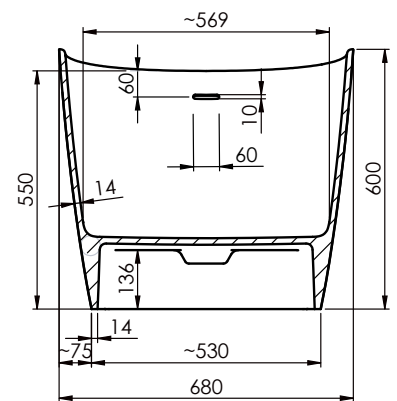

The Hollis Freestanding Bath Integrated Overflow 1570 x 680 x 650mm White Matt

CATEGORY	Baths
WARRANTY DETAILS	10 Years
COLOUR	White Matt
FINISH APPLICATION	Gelcoat/Nanocoat
PRIMARY MATERIAL	Dolomite
SECONDARY MATERIAL	Stone Resin
INSTALL TYPE	Freestanding
PRODUCT WIDTH MM	680
PRODUCT HEIGHT MM	650
PRODUCT LENGTH MM	1570
PRODUCT NET WEIGHT KG	90.26
STANDARDS	EN 14516:2006+A1:2010

WEIGHT AT CAPACITY 1 (KG)	300.96
BUILT IN OVERFLOW	Yes
WASTE DIAMETER	52
CAPACITY 1 (L) - WATER AT OVERFLOW LEVEL BATHS	210

TECHNICAL DIMENSIONS

Dimensions in mm unless otherwise specified.

Tolerances (per material type) apply.