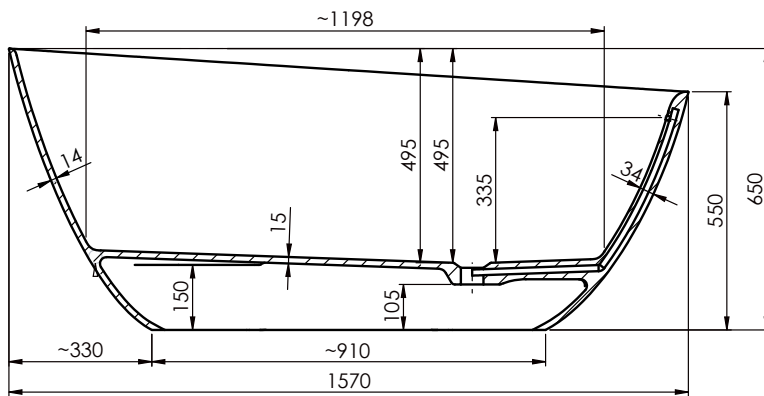

The Hollis Freestanding Bath Integrated Overflow 1570 x 680 x 650mm White Matt

CATEGORY	Baths
WARRANTY DETAILS	10 Years
COLOUR	White Matt
FINISH APPLICATION	Gelcoat/Nanocoat
PRIMARY MATERIAL	Dolomite
SECONDARY MATERIAL	Stone Resin
INSTALL TYPE	Freestanding
PRODUCT WIDTH MM	680
PRODUCT HEIGHT MM	650
PRODUCT LENGTH MM	1570
PRODUCT NET WEIGHT KG	90.26
STANDARDS	EN 14516:2006+A1:2010

WEIGHT AT CAPACITY 1 (KG)	300.96
BUILT IN OVERFLOW	Yes
WASTE DIAMETER	52
CAPACITY 1 (L) - WATER AT OVERFLOW LEVEL BATHS	210

TECHNICAL DIMENSIONS

Dimensions in mm unless otherwise specified.

Tolerances (per material type) apply.