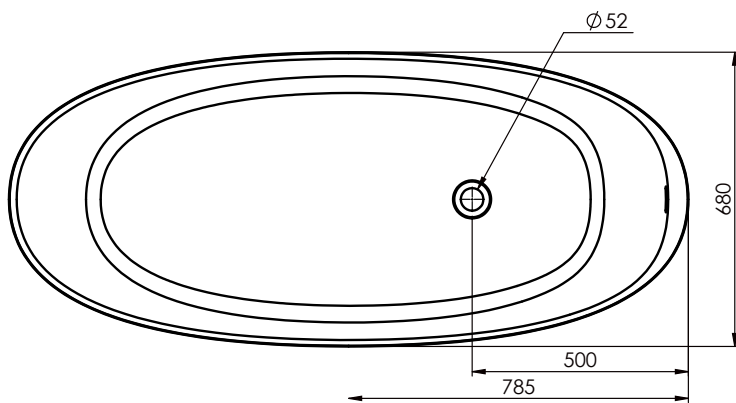

The Hollis Freestanding Bath Integrated Overflow 1570 x 680 x 650mm White Matt

CATEGORY	Baths
WARRANTY DETAILS	10 Years
COLOUR	White Matt
FINISH APPLICATION	Gelcoat/Nanocoat
PRIMARY MATERIAL	Dolomite
SECONDARY MATERIAL	Stone Resin
INSTALL TYPE	Freestanding
PRODUCT WIDTH MM	680
PRODUCT HEIGHT MM	650
PRODUCT LENGTH MM	1570
PRODUCT NET WEIGHT KG	90.26
STANDARDS	EN 14516:2006+A1:2010

WEIGHT AT CAPACITY 1 (KG)	300.96
BUILT IN OVERFLOW	Yes
WASTE DIAMETER	52
CAPACITY 1 (L) - WATER AT OVERFLOW LEVEL BATHS	210

TECHNICAL DIMENSIONS

Dimensions in mm unless otherwise specified.

Tolerances (per material type) apply.