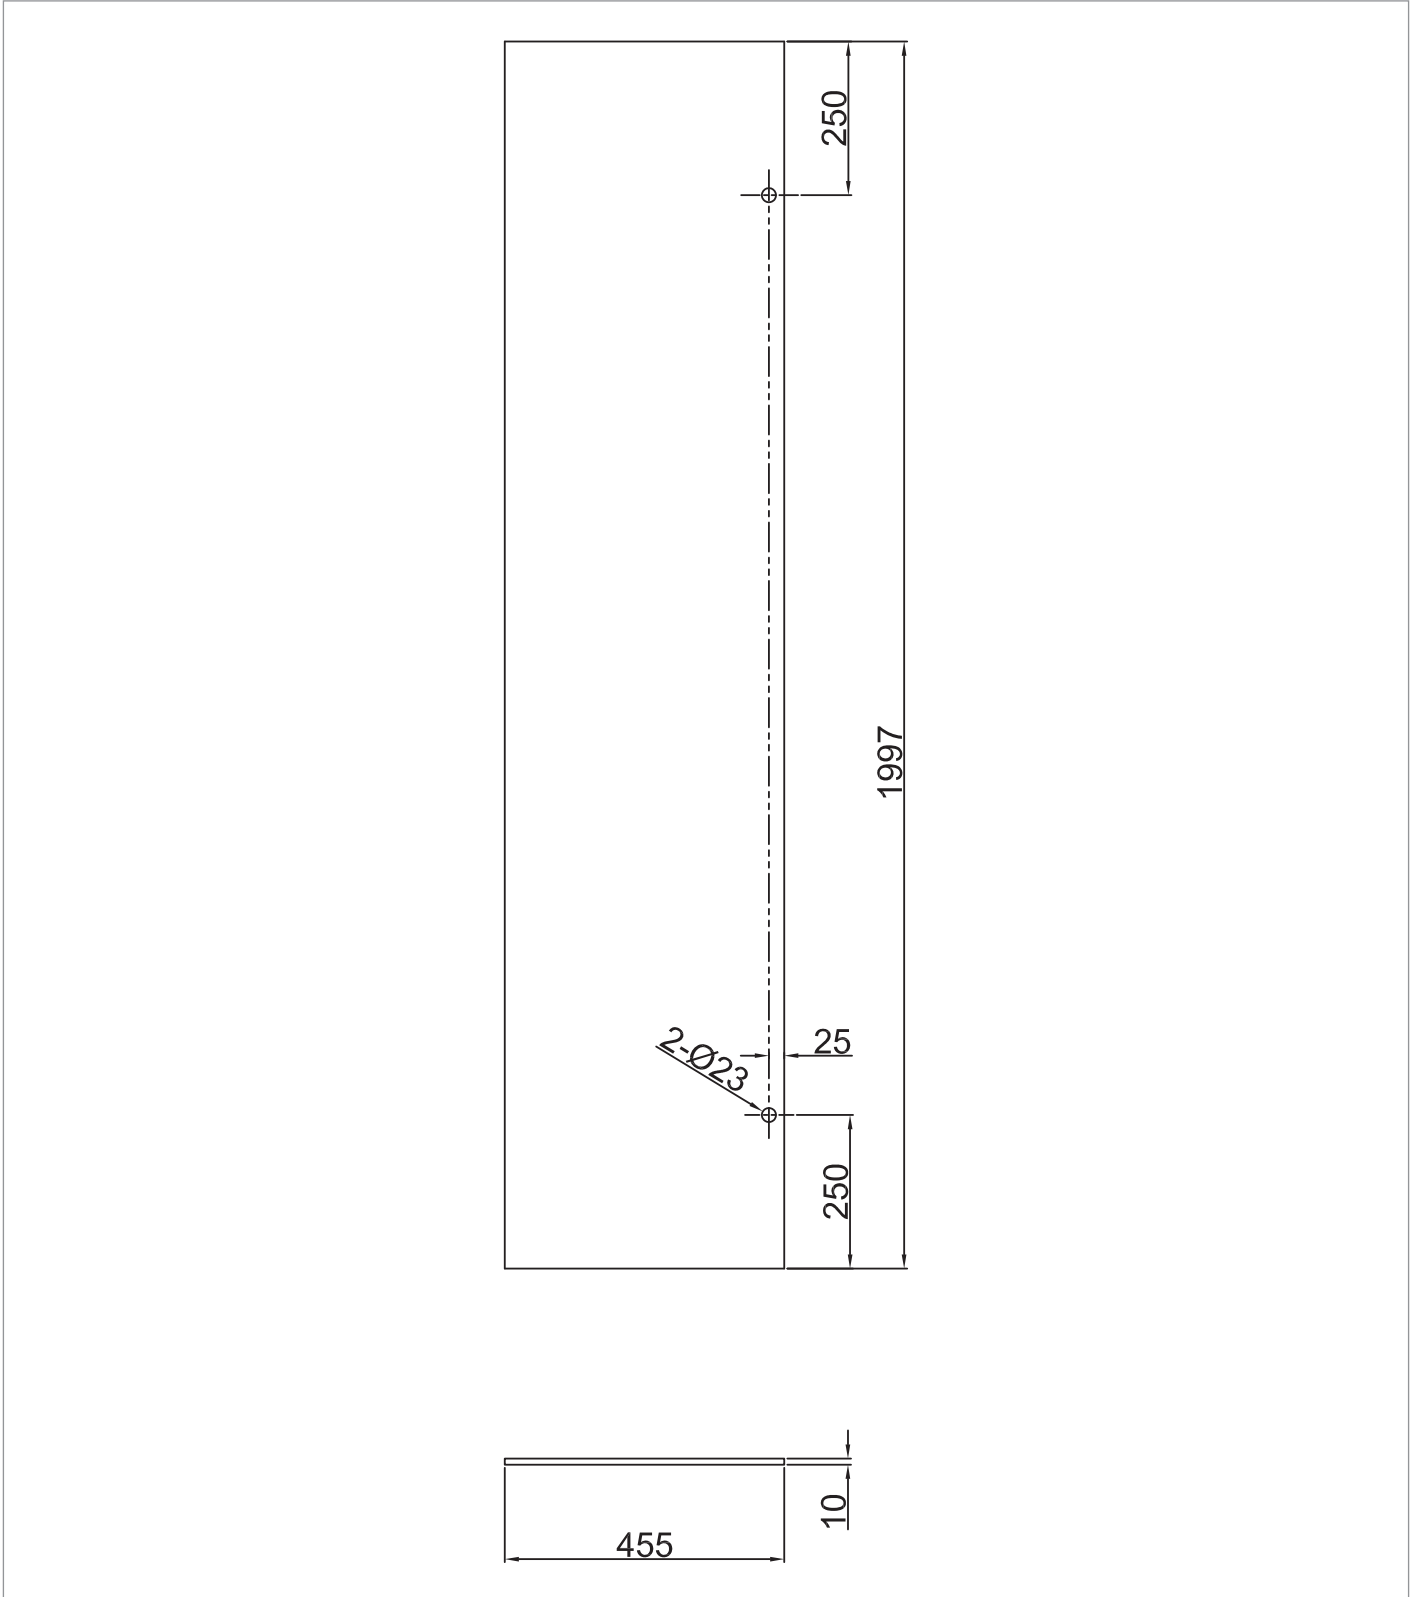

## DESCRIPTION

The Bardo 10mm Bracket Shower Glass Panel 455 x 1997 x 10mm Clear

CATEGORY	Showering
WARRANTY DETAILS	Lifetime
COLOUR	Clear
FINISH APPLICATION	Raw/Natural
PRIMARY MATERIAL	Glass
INSTALL TYPE	Wall Mounted
PRODUCT WIDTH MM	455
PRODUCT HEIGHT MM	1997
PRODUCT LENGTH MM	10
PRODUCT NET WEIGHT KG	23
STANDARDS	EN14428

HANDING SHOWERING	Universal
GLASS THICKNESS	10mm
EASY CLEAN	Yes
MAGNETIC DOOR STRIPS	No
POWER SHOWER PROOF	No
SOFT CLOSING DOORS	No
SAFETY GLASS	Yes
REMOVABLE SEALS	Yes
QUICK RELEASE ROLLERS	No
WET ROOM COMPATIBLE	Yes
DOOR A INFORMATION	Walk in

## TECHNICAL DIMENSIONS

Dimensions in mm unless otherwise specified.

Tolerances (per material type) apply.