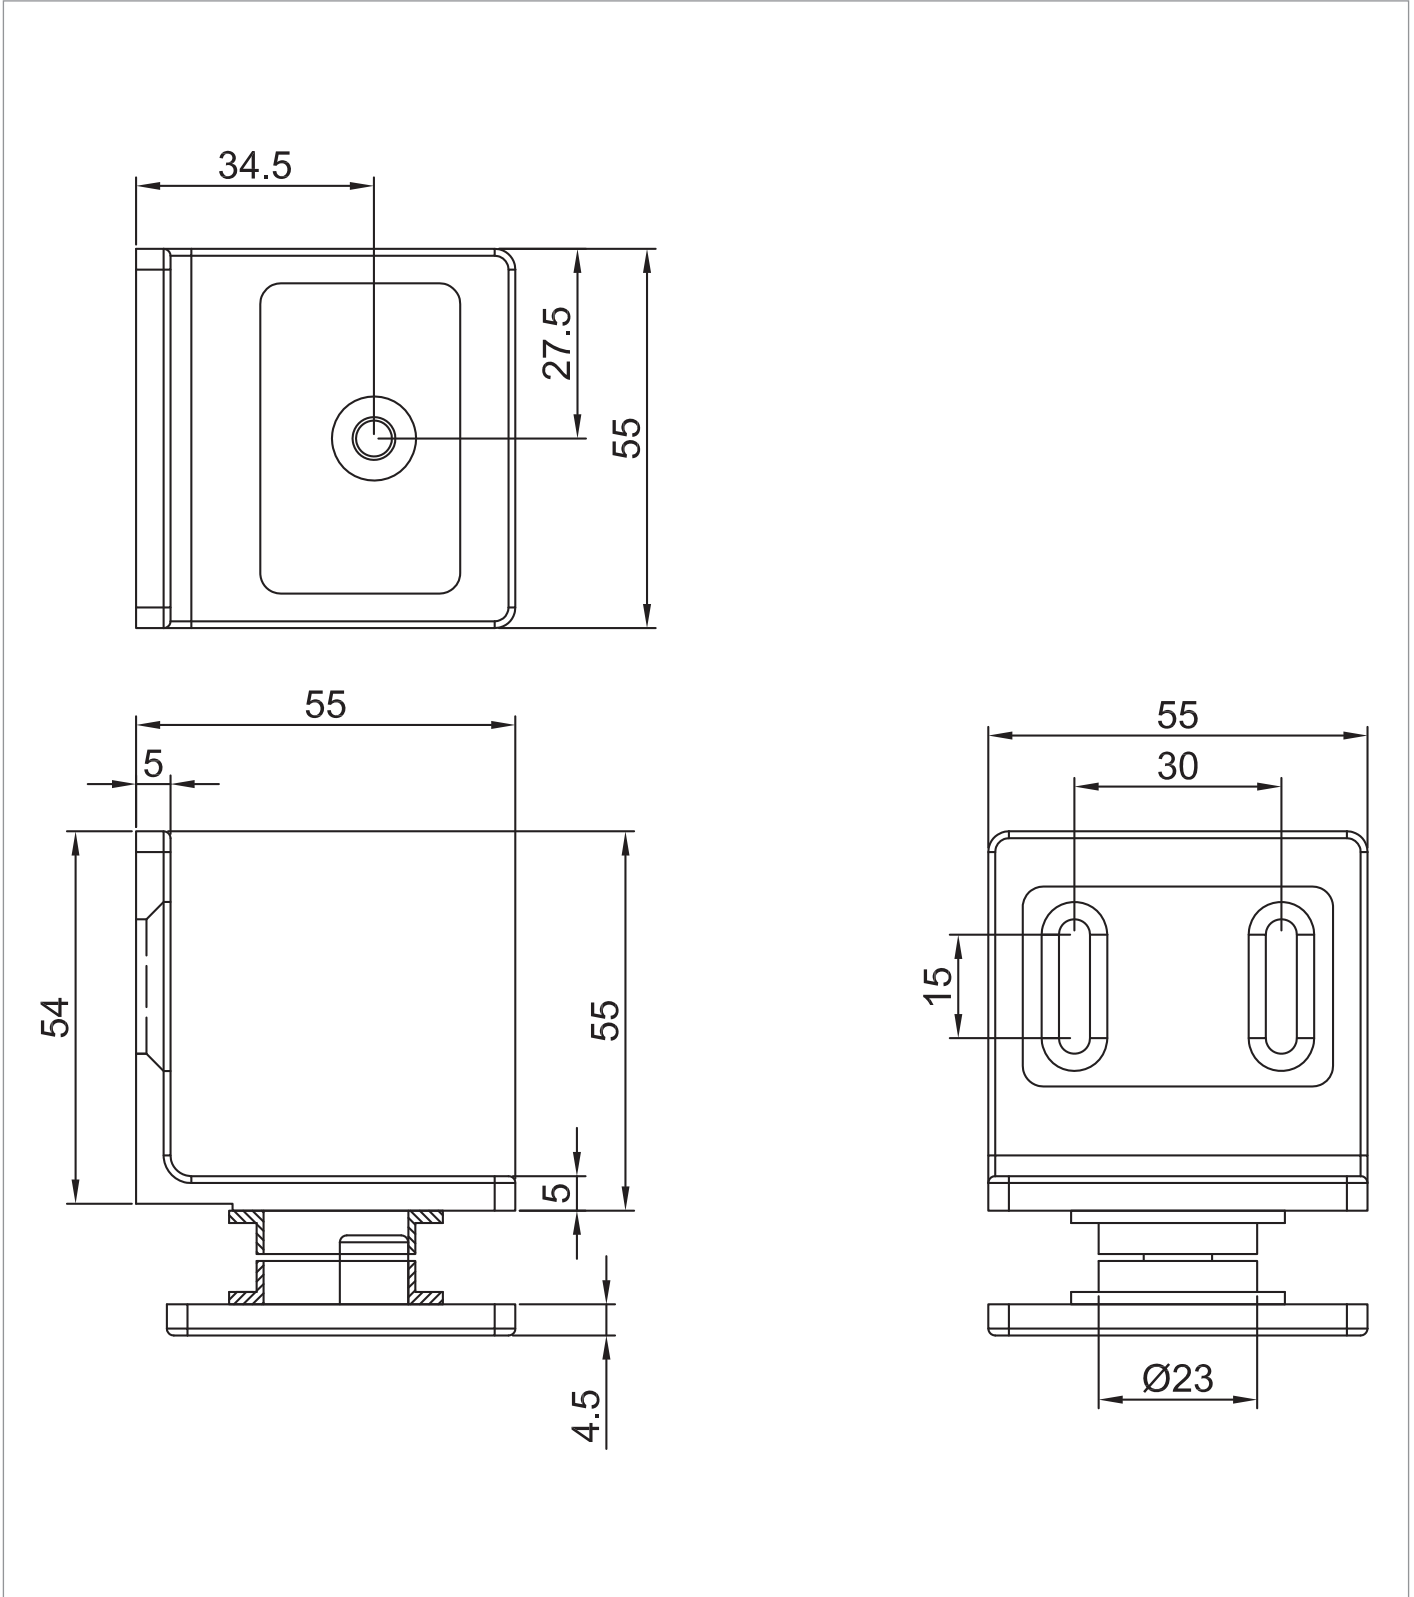

## DESCRIPTION

The Bardo Glass to Wall Brackets Polished Stainless Steel

---

CATEGORY	Showering
WARRANTY DETAILS	2 Years
COLOUR	Polished Stainless Steel
FINISH APPLICATION	Polished
PRIMARY MATERIAL	304 Stainless Steel
INSTALL TYPE	Wall Mounted
PRODUCT WIDTH MM	90
PRODUCT HEIGHT MM	55
PRODUCT LENGTH MM	55
PRODUCT NET WEIGHT KG	0.7
STANDARDS	EN14428

## TECHNICAL DIMENSIONS

Dimensions in mm unless otherwise specified.

Tolerances (per material type) apply.