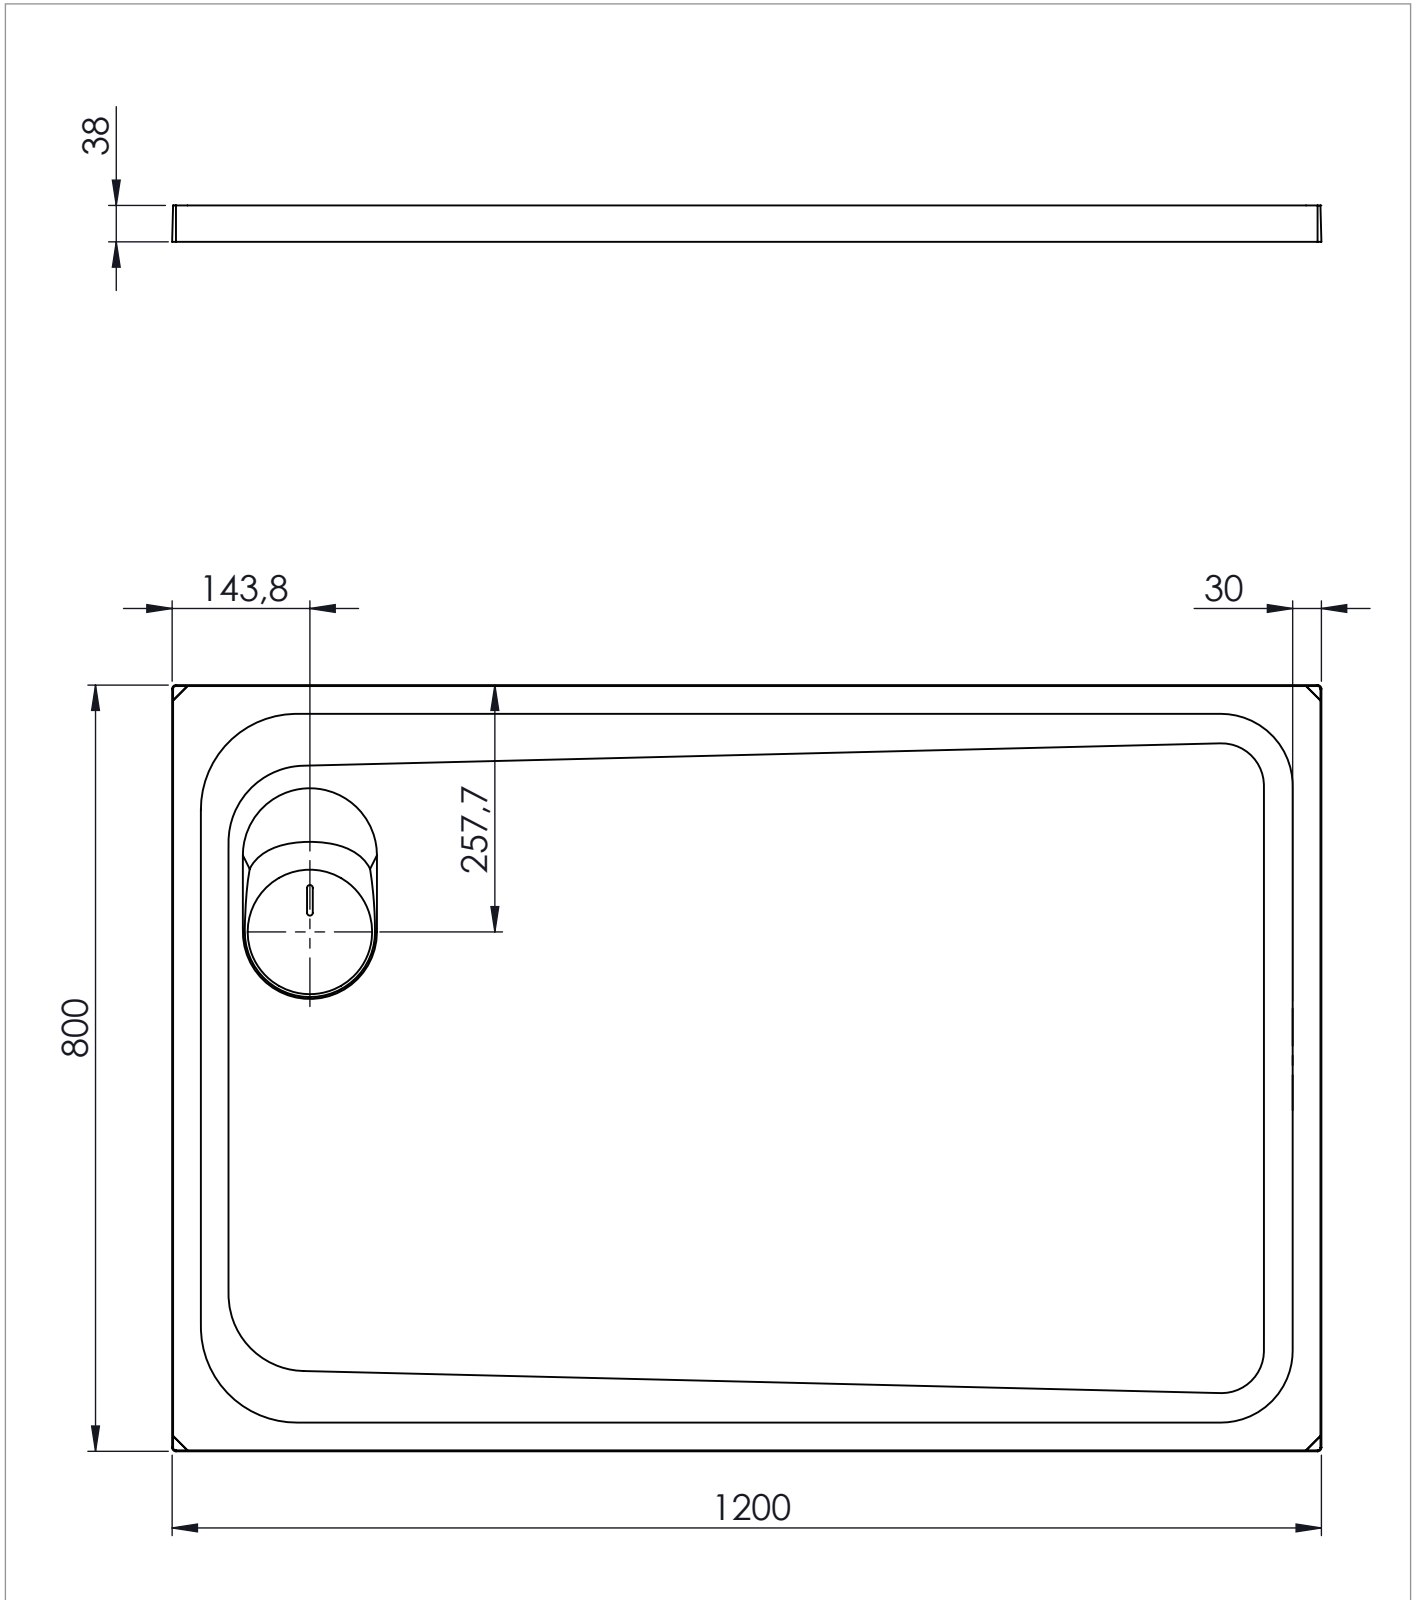

## DESCRIPTION

The Thalo Shower Tray & Waste 1200 x 800mm White Matt

CATEGORY	Showering
WARRANTY DETAILS	Lifetime
COLOUR	White
FINISH APPLICATION	Raw/Natural
PRIMARY MATERIAL	Solid Surface
INSTALL TYPE	Floor Mounted
PRODUCT WIDTH MM	800
PRODUCT HEIGHT MM	38
PRODUCT LENGTH MM	1200
PRODUCT NET WEIGHT KG	25.8
STANDARDS	EN 14527,EN 251

WASTE INCLUDED	Yes
WASTE WATER FLOW RATE LPM	32
OUTER EDGE DIMENSION - TRAYS (MM)	38
WASTE LOCATION	Corner
ANTI-SLIP CLASS	A
WASTE SHAPE	Circular
DRYING AREA	Yes
RISER KIT COMPATIBLE	No
RISER KIT INCLUDED	No
TRAY PLANE TOLERANCE MM	3
TRAY WIDTH TOLERANCE MM	± 3
TRAY LENGTH TOLERANCE MM	± 3
TRAY HEIGHT TOLERANCE MM	± 2
TRAY WASTE HOLE TOLERANCE MM	+3-2

## TECHNICAL DIMENSIONS

Dimensions in mm unless otherwise specified.

Tolerances (per material type) apply.