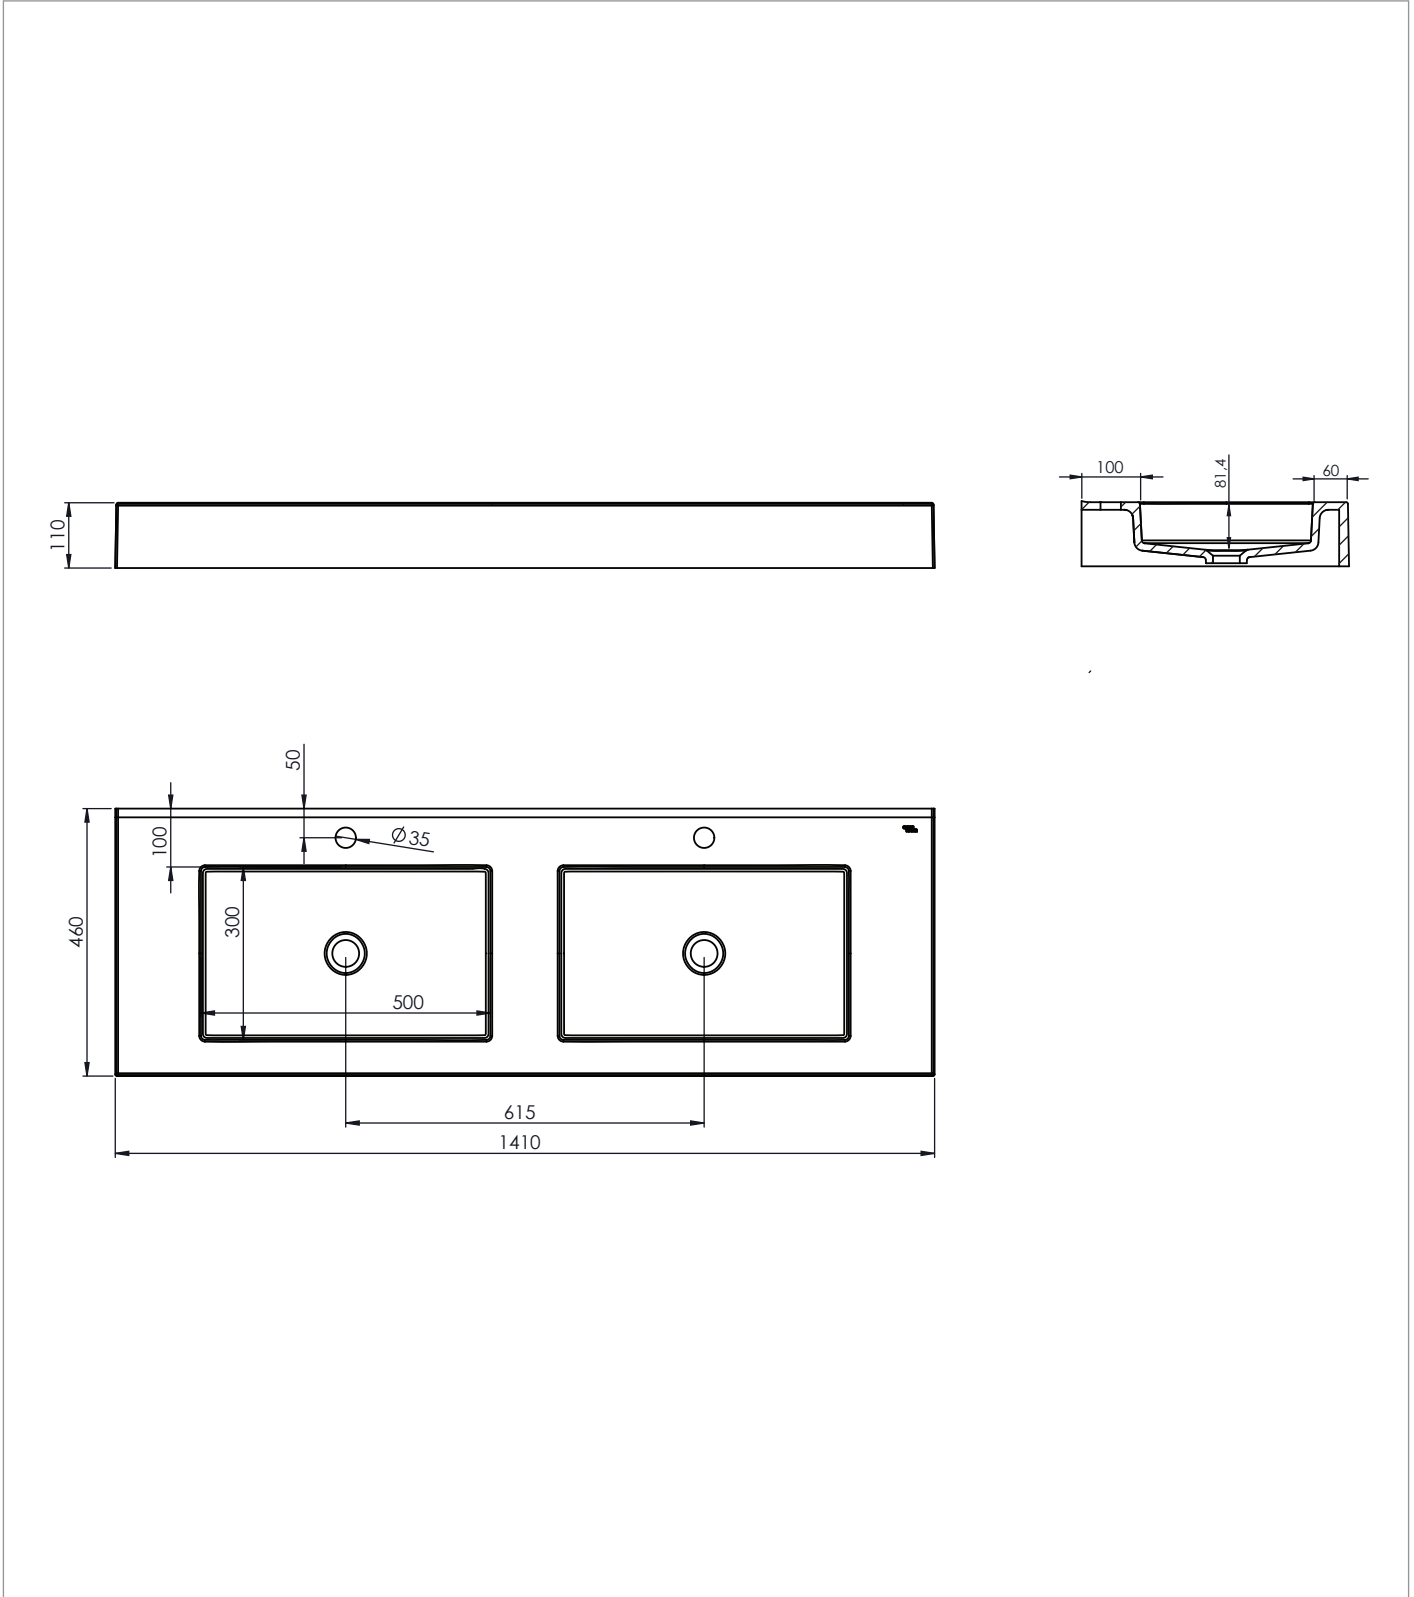

## DESCRIPTION

The Cheney Textured Countertop with Integrated Double Basin 1400 x 460 x 100mm Matt White

CATEGORY	Furniture
WARRANTY DETAILS	10 Years
COLOUR	White
FINISH APPLICATION	Gelcoat/Nanocoat
PRIMARY MATERIAL	Engineered Stone
INSTALL TYPE	Wall Mounted
PRODUCT WIDTH MM	1400
PRODUCT HEIGHT MM	110
PRODUCT DEPTH MM	460
PRODUCT NET WEIGHT KG	28.6
STANDARDS	UNE-EN 14688 / UNE-EN 31

## TECHNICAL DIMENSIONS

Dimensions in mm unless otherwise specified.

Tolerances (per material type) apply.