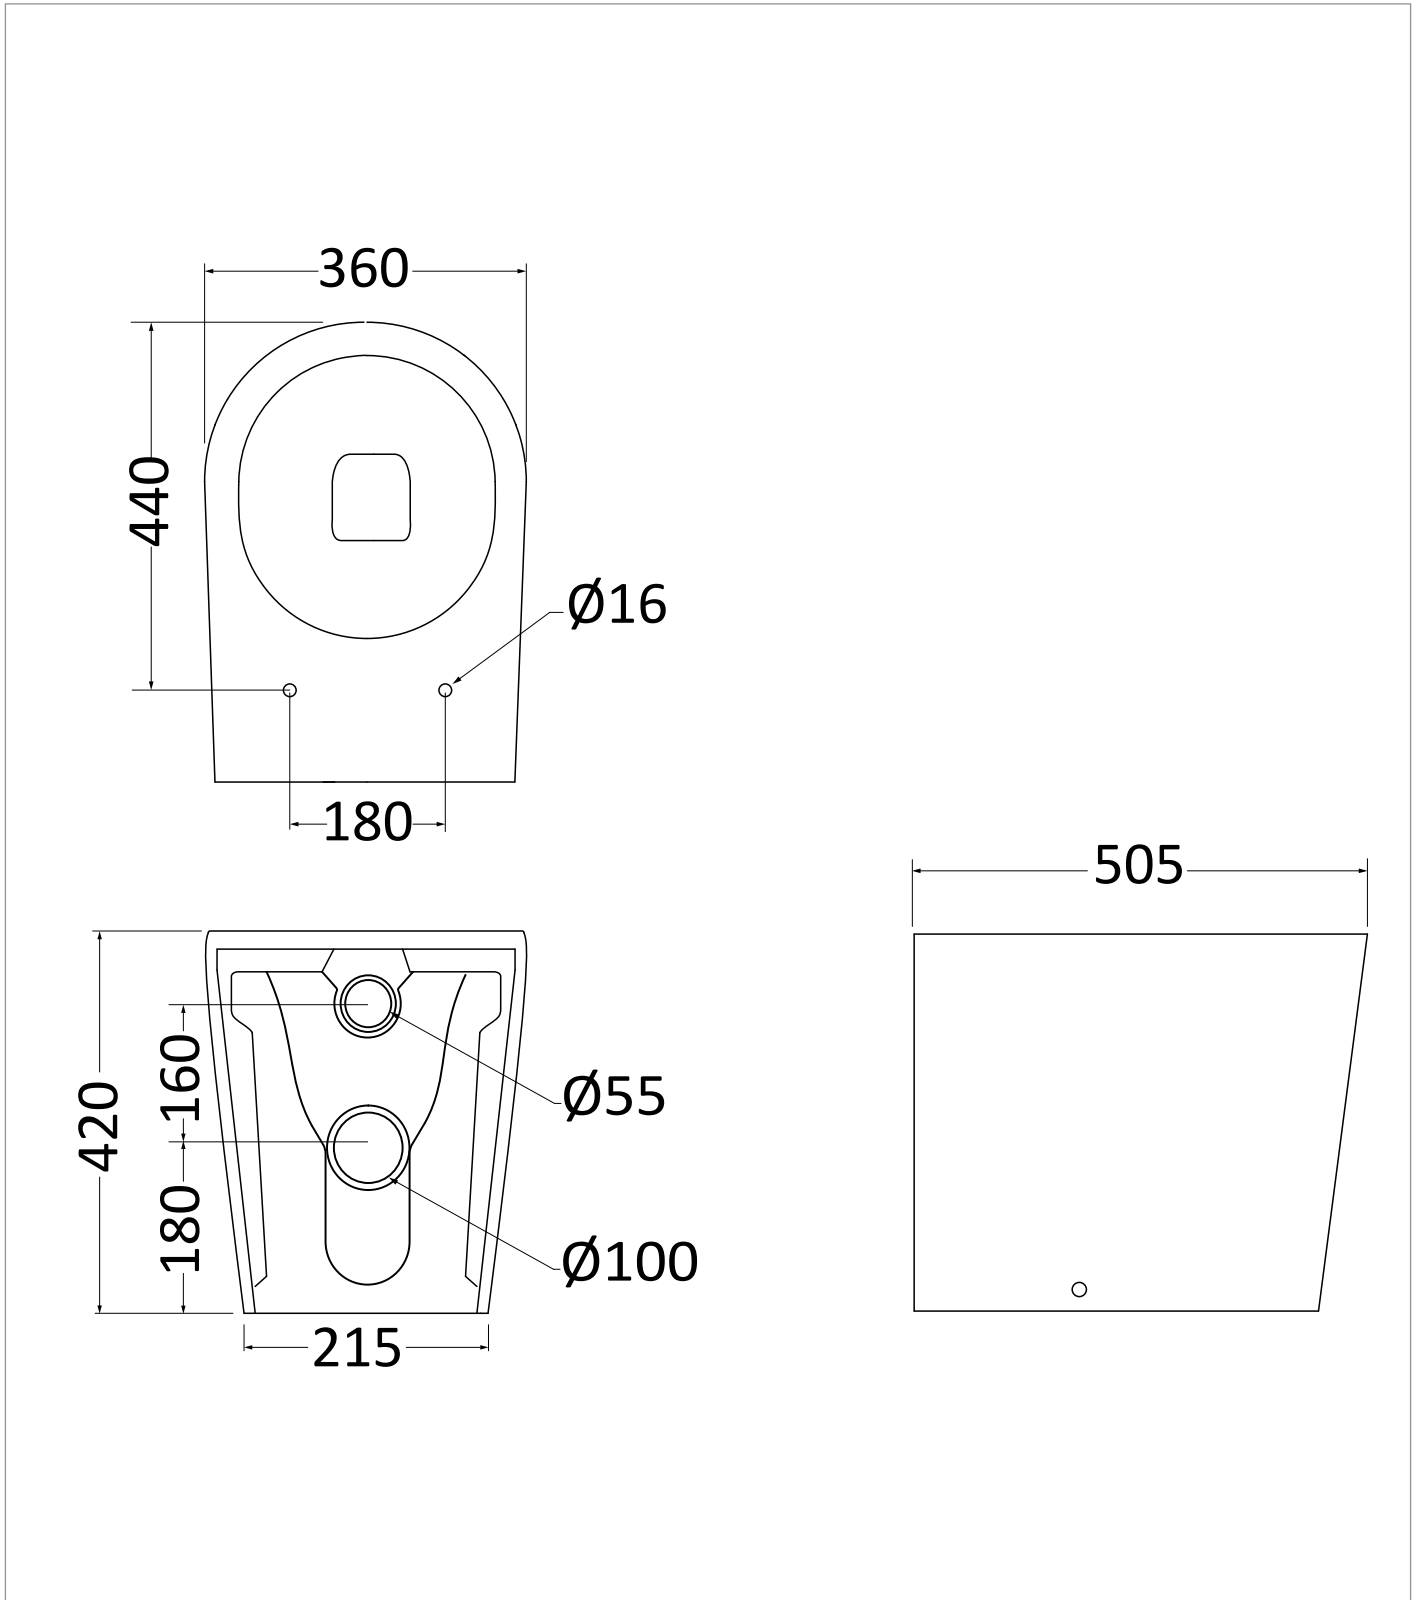

The Arbor Back to Wall Toilet White Matt

CATEGORY	Sanitaryware
WARRANTY DETAILS	Lifetime
COLOUR	Matt White
FINISH APPLICATION	Glazed
PRIMARY MATERIAL	Vitreous China
INSTALL TYPE	Floor Standing
PRODUCT WIDTH MM	350
PRODUCT HEIGHT MM	420
PRODUCT DEPTH MM	500
PRODUCT NET WEIGHT KG	26
STANDARDS	EN 997

FIXINGS INCLUDED	Yes
RIM TYPE	Rimless
FLUSH VOLUME	6 - 4.5
FIXING TYPE	Exposed
TRAP TYPE	S/P

TECHNICAL DIMENSIONS

Dimensions in mm unless otherwise specified.

Tolerances (per material type) apply.

SPARES LIST