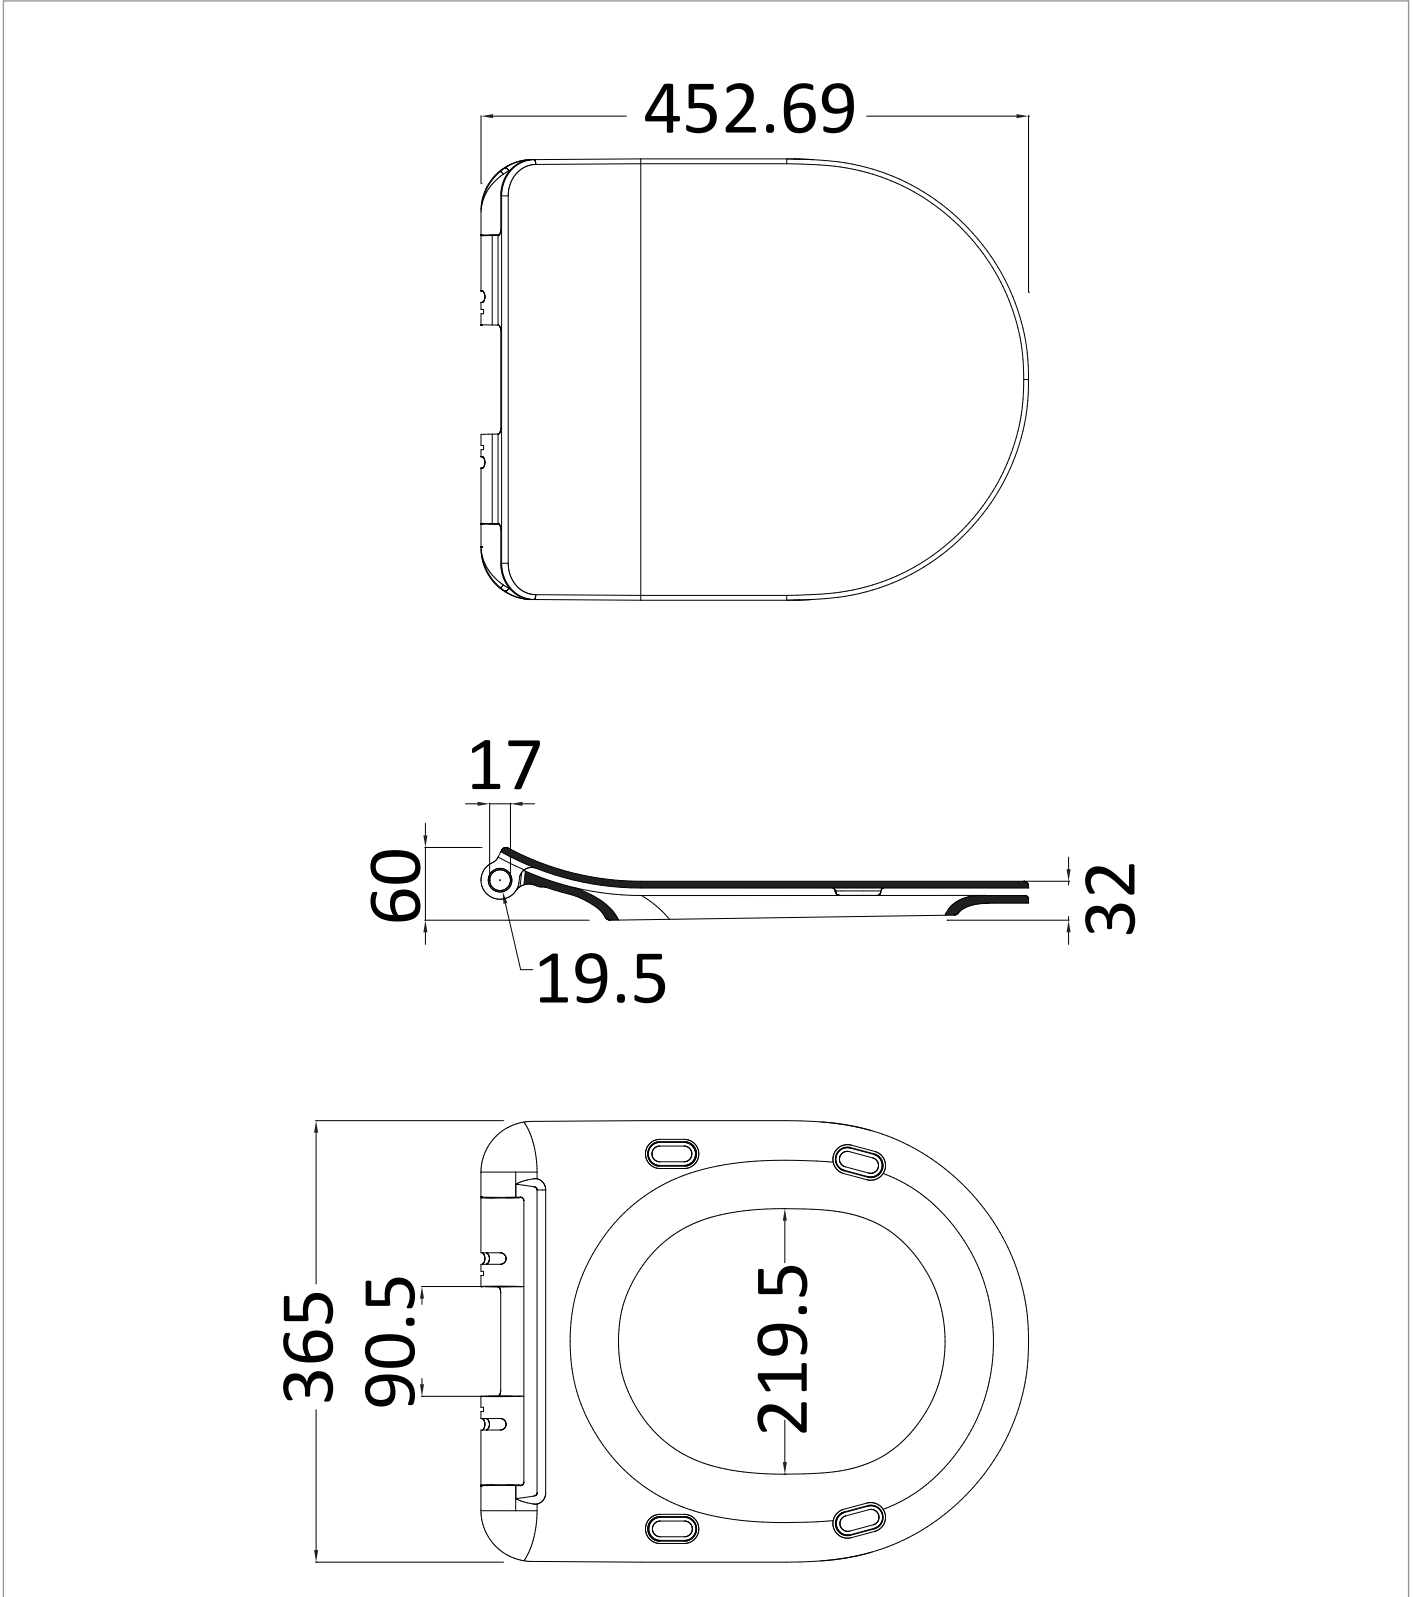

PRODUCT DATA SHEET

CLEARWATER[®]

Interiors

PRODUCT CODE

TBA6105WM

RANGE

The Baya

DESCRIPTION

The Baya Soft Close Toilet Seat Matt White

CATEGORY	Sanitaryware
WARRANTY DETAILS	2 Years
COLOUR	Matt White
FINISH APPLICATION	Glazed
PRIMARY MATERIAL	Urea
PRODUCT WIDTH MM	365
PRODUCT HEIGHT MM	40
PRODUCT DEPTH MM	440
PRODUCT NET WEIGHT KG	3

TECHNICAL DIMENSIONS

Dimensions in mm unless otherwise specified.

Tolerances (per material type) apply.

SPARES LIST

Only the parts labelled are available as spares.

SPARES AVAILABLE UPON REQUEST