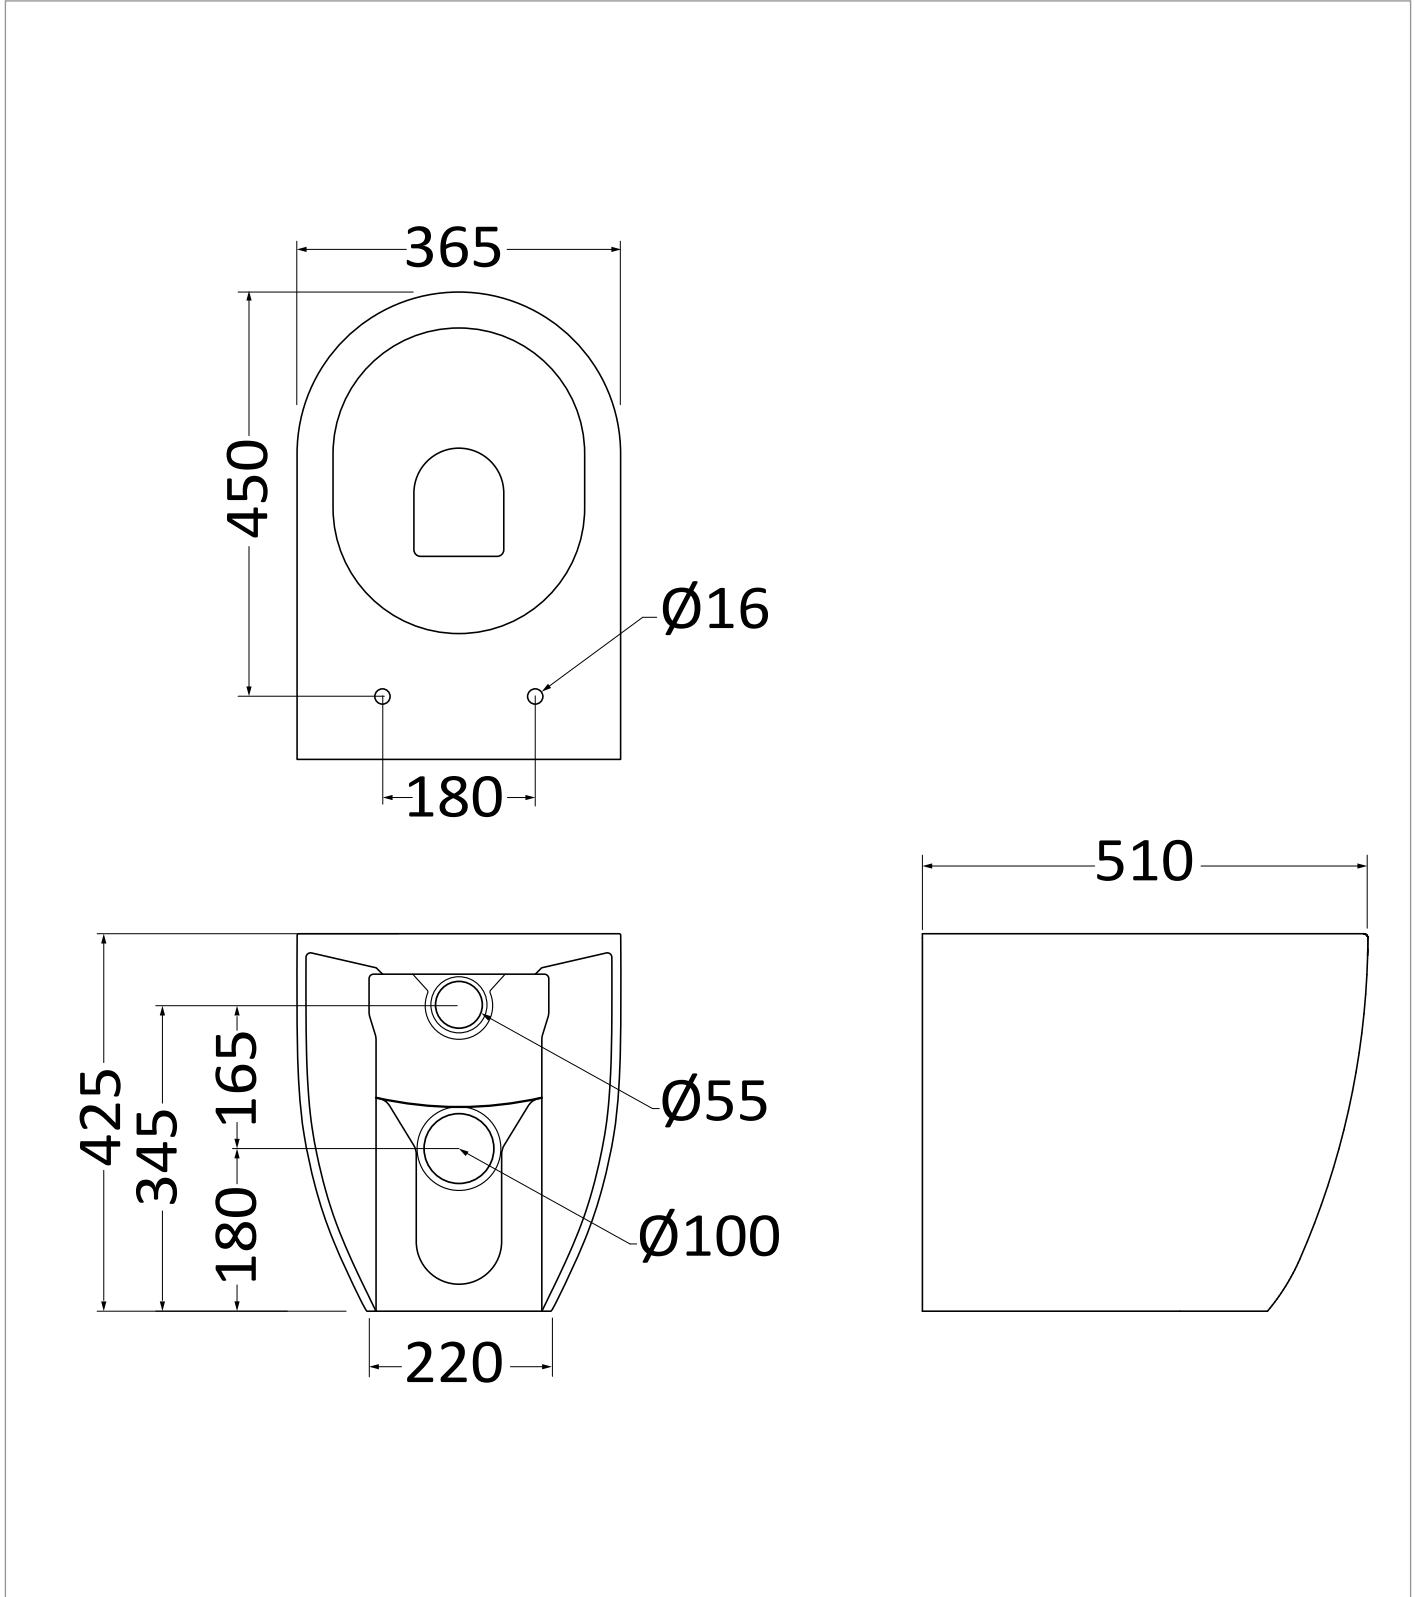

The Baya Back to Wall Toilet Rimless
Matt White

CATEGORY	Sanitaryware
WARRANTY DETAILS	Lifetime
COLOUR	Matt White
FINISH APPLICATION	Glazed
PRIMARY MATERIAL	Vitreous China
INSTALL TYPE	Floor Standing
PRODUCT WIDTH MM	365
PRODUCT HEIGHT MM	425
PRODUCT DEPTH MM	510
PRODUCT NET WEIGHT KG	27
STANDARDS	EN 997

FIXINGS INCLUDED	Yes
RIM TYPE	Rimless
FLUSH VOLUME	6 - 4.5
FIXING TYPE	Exposed
TRAP TYPE	S/P

TECHNICAL DIMENSIONS

Dimensions in mm unless otherwise specified.

Tolerances (per material type) apply.

SPARES LIST