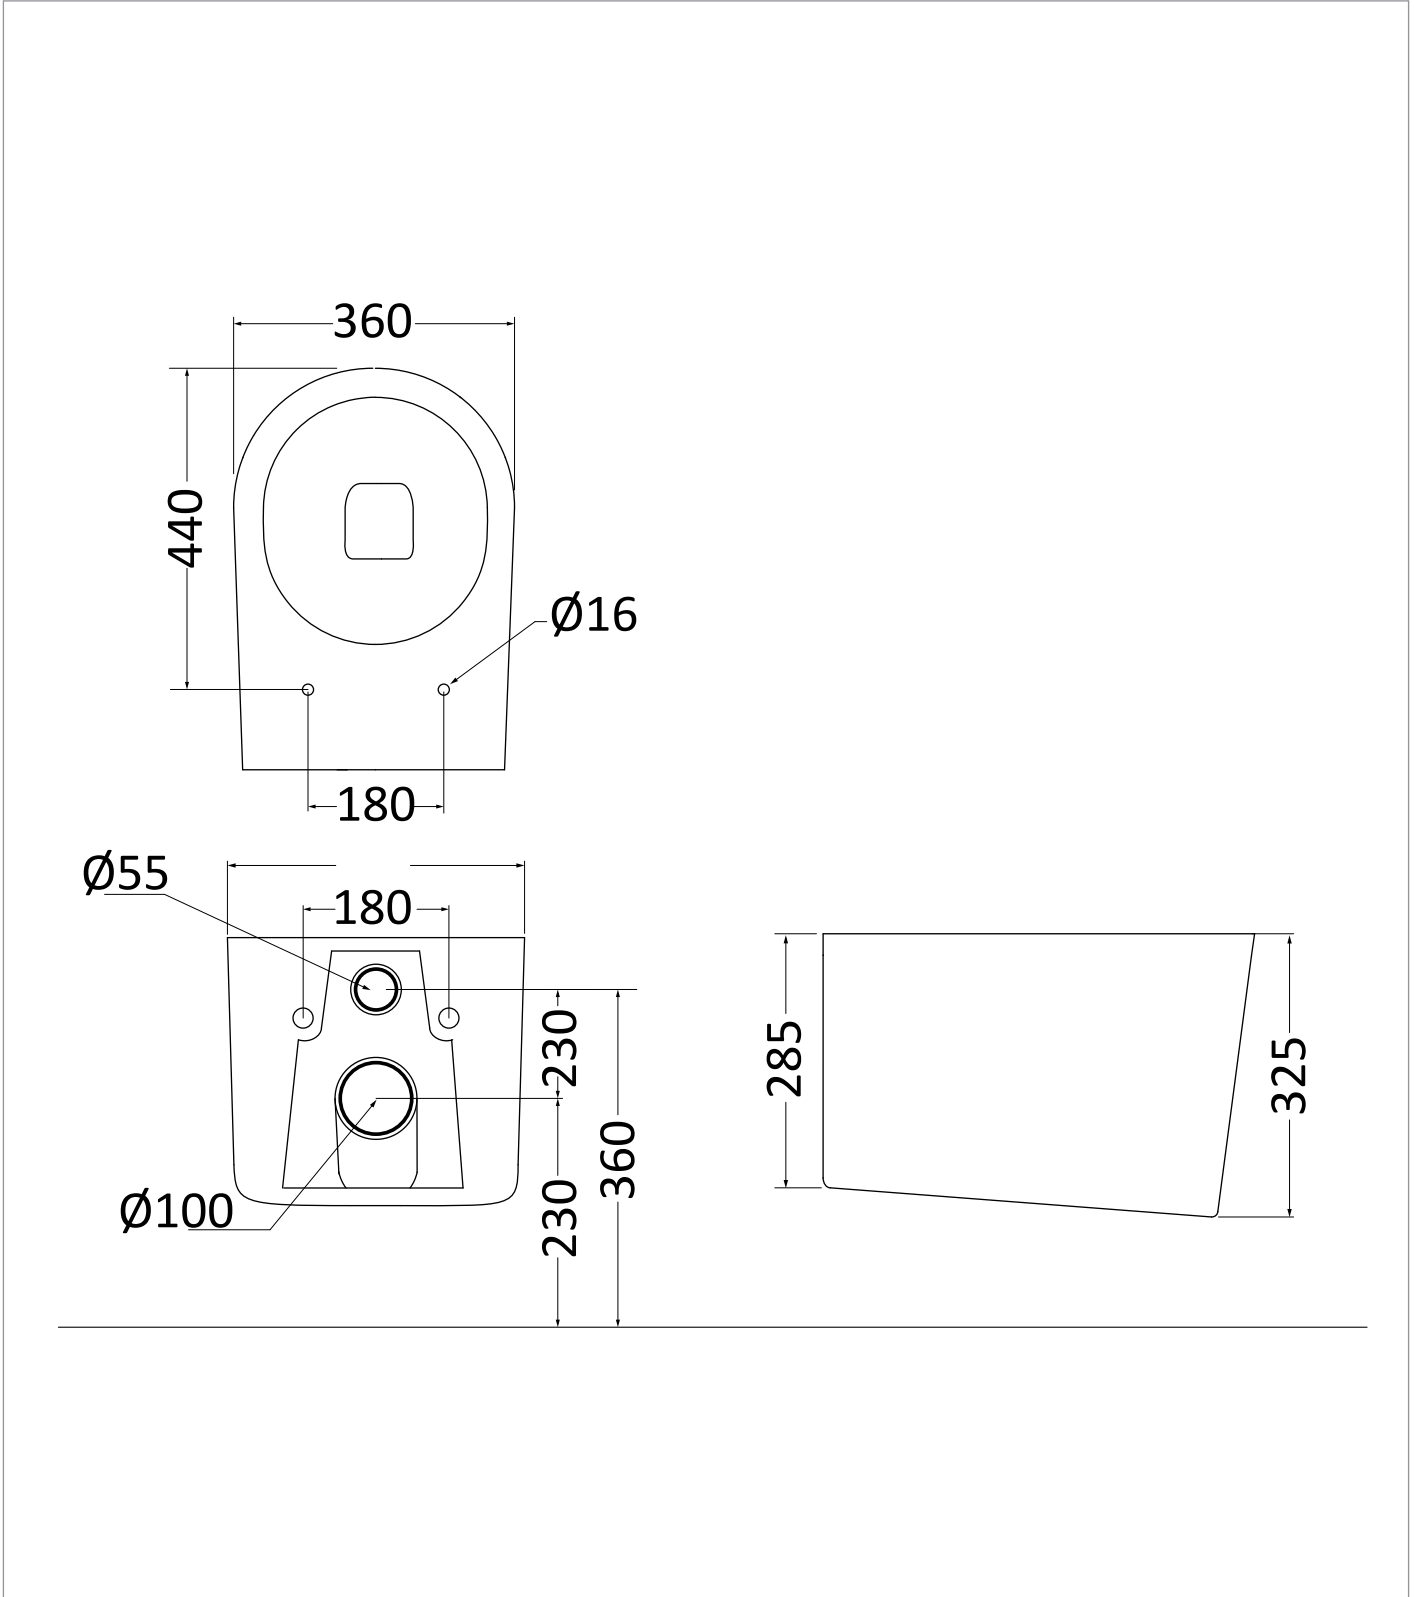

PRODUCT DATA SHEET

CLEARWATER[®]

Interiors

PRODUCT CODE

TAR6116WM

RANGE

The Arbor

DESCRIPTION

The Arbor Wall Hung Toilet White Matt

CATEGORY	Sanitaryware
WARRANTY DETAILS	Lifetime
COLOUR	Matt White
FINISH APPLICATION	Glazed
PRIMARY MATERIAL	Vitreous China
INSTALL TYPE	Wall Mounted
PRODUCT WIDTH MM	350
PRODUCT HEIGHT MM	320
PRODUCT DEPTH MM	500
PRODUCT NET WEIGHT KG	21
STANDARDS	EN 997

FIXINGS INCLUDED	Yes
RIM TYPE	Rimless
FLUSH VOLUME	6 - 4.5
FIXING TYPE	Concealed
TRAP TYPE	P

TECHNICAL DIMENSIONS

Dimensions in mm unless otherwise specified.

Tolerances (per material type) apply.

SPARES LIST