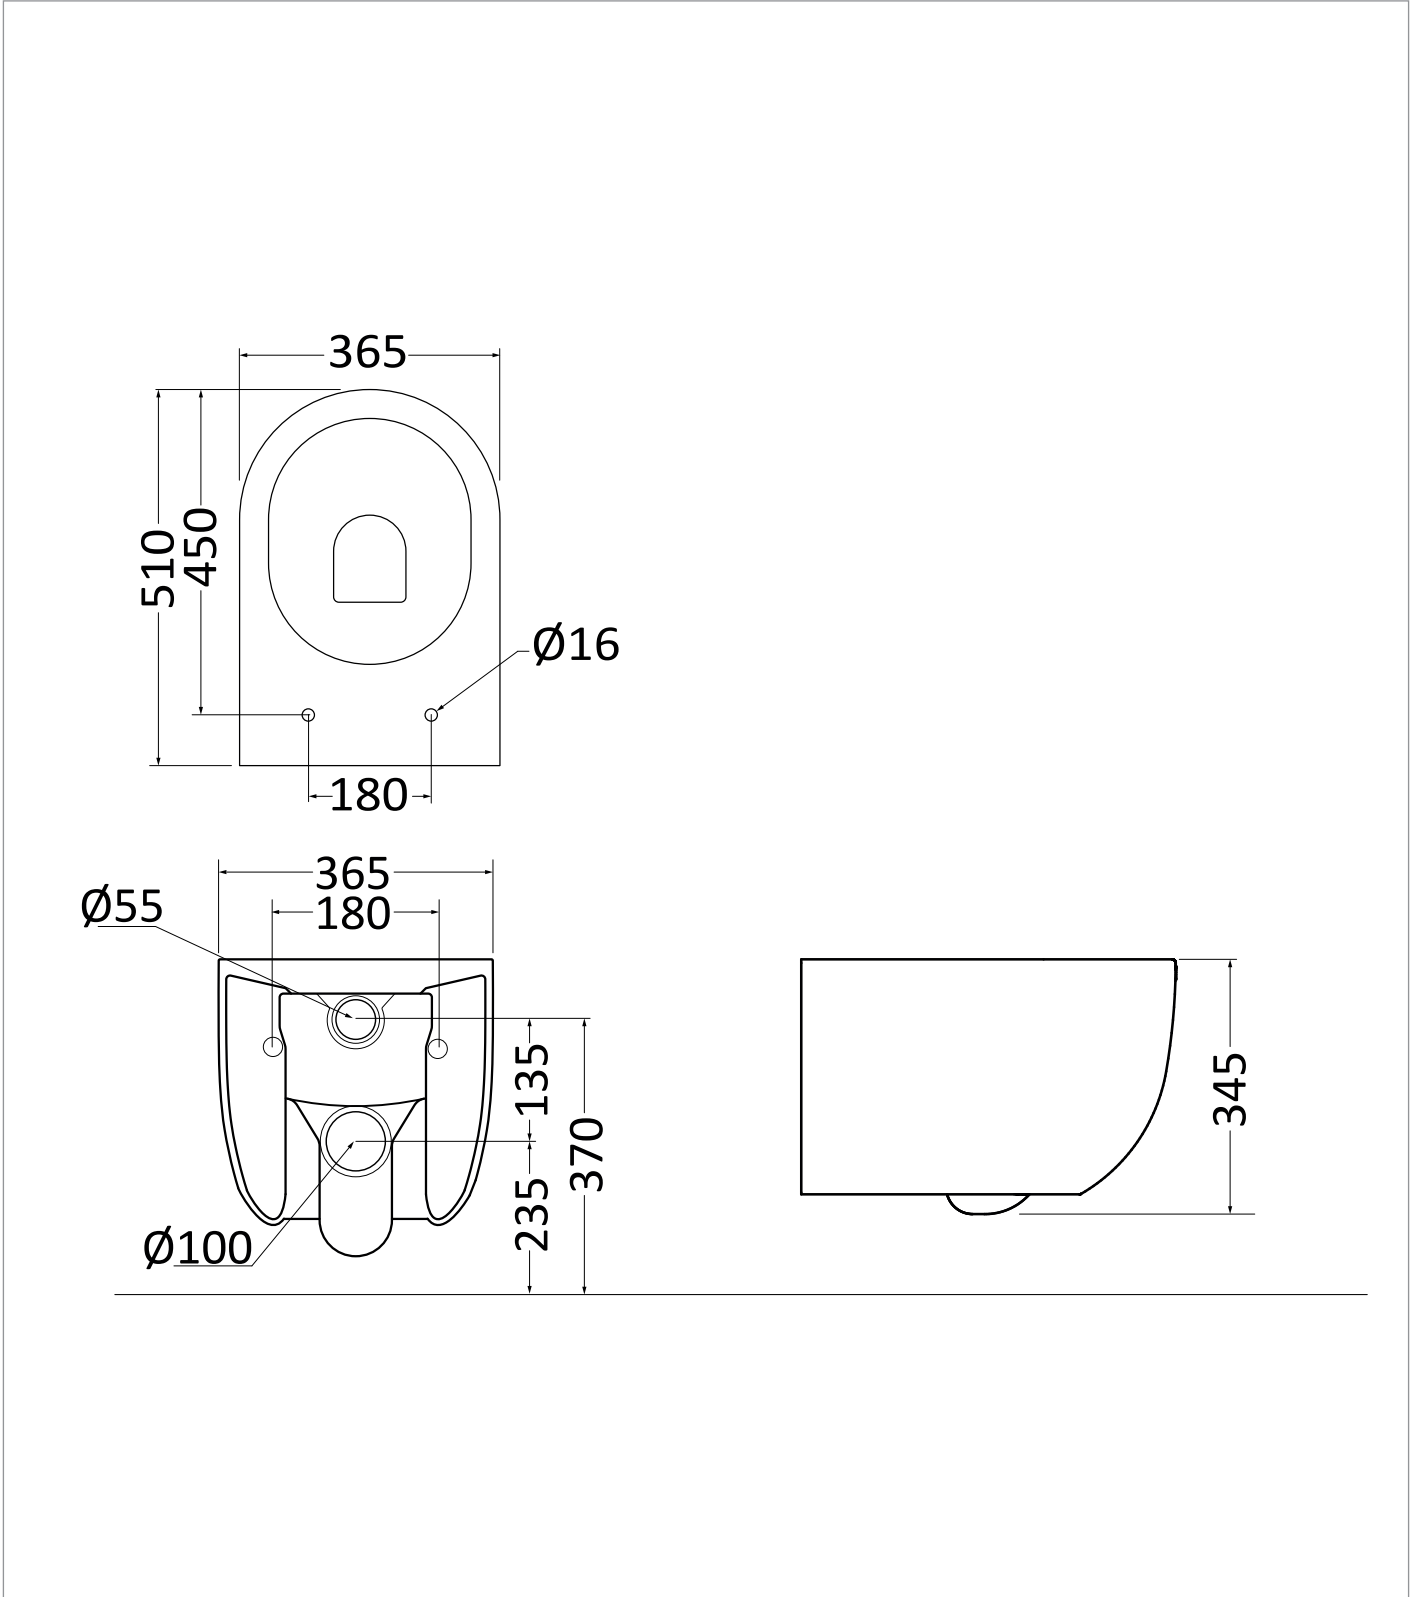

## DESCRIPTION

The Baya Wall Hung Toilet Rimless Matt White

CATEGORY	Sanitaryware
WARRANTY DETAILS	Lifetime
COLOUR	Matt White
FINISH APPLICATION	Glazed
PRIMARY MATERIAL	Vitreous China
INSTALL TYPE	Wall Mounted
PRODUCT WIDTH MM	365
PRODUCT HEIGHT MM	345
PRODUCT DEPTH MM	510
PRODUCT NET WEIGHT KG	21
STANDARDS	EN 997

FIXINGS INCLUDED	Yes
RIM TYPE	Rimless
FLUSH VOLUME	6 - 4.5
FIXING TYPE	Concealed
TRAP TYPE	P

## TECHNICAL DIMENSIONS

Dimensions in mm unless otherwise specified.

Tolerances (per material type) apply.